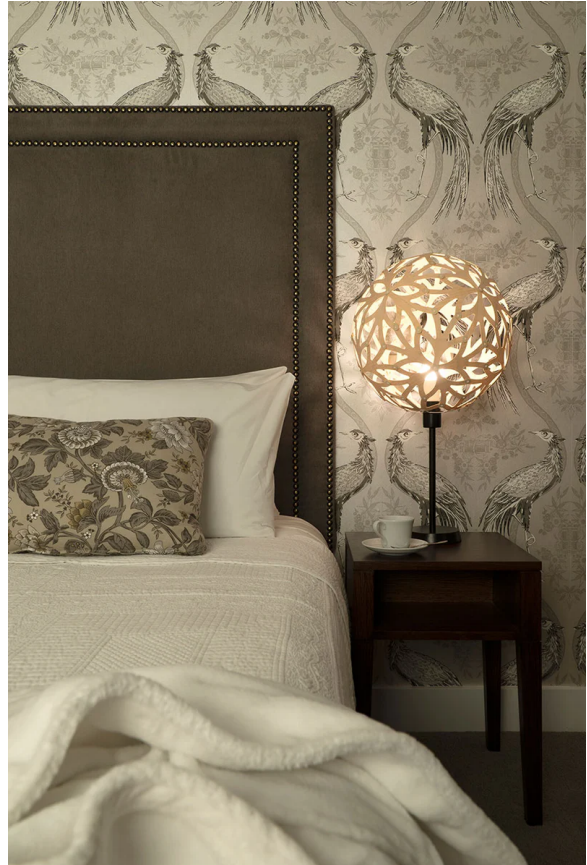

Floral Table Lamp

by David Trubridge

Floral was designed three years after the Coral light. Like the Coral, the Floral pendant is based on geometric polyhedra forms, but with a softer and more decorative design to the structured Coral. Thanks to a special adapter, the iconic Floral is now available as a table lamp with black or white base option. These smaller lights make excellent accent lamps, casting shadows against nearby walls.

Designer	David Trubridge
Supplier	David Trubridge
Country	New Zealand
SKU	DT LT/FLORAL
Warranty	12 months
Shade Finish Options	Aqua, Bamboo, Black, Black 2 Sides, Blue, Lime, Orange, Pink, Red, White, White 2 Sides
Base Finish Options	Black, White
Size Options	Large, Small