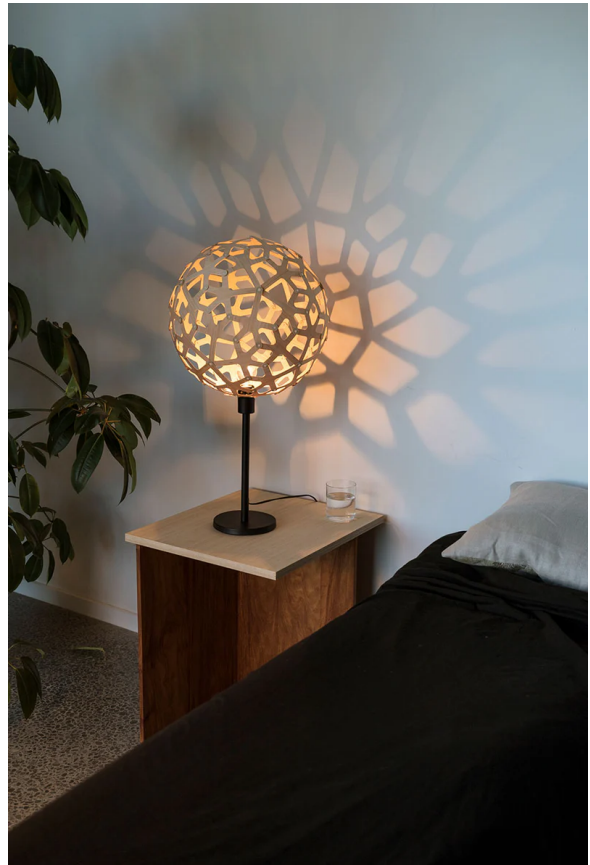

Coral Table Lamp

by David Trubridge

Coral is based on one of the geometric polyhedra that have interested David since he was a boy. The intricate form is made from just one single component repeated 60 times. Thanks to a special adapter, the iconic Coral is now available as a table lamp with black or white base option. These smaller lights make excellent accent lamps, casting shadows against nearby walls.

Designer	David Trubridge
Supplier	David Trubridge
Country	New Zealand
SKU	DT LT/CORAL
Warranty	12 months
Shade Finish Options	Aqua, Bamboo, Black, Black 2 Sides, Blue, Lime, Orange, Pink, Red, White, White 2 Sides
Base Finish Options	Black, White
Size Options	Large, Small