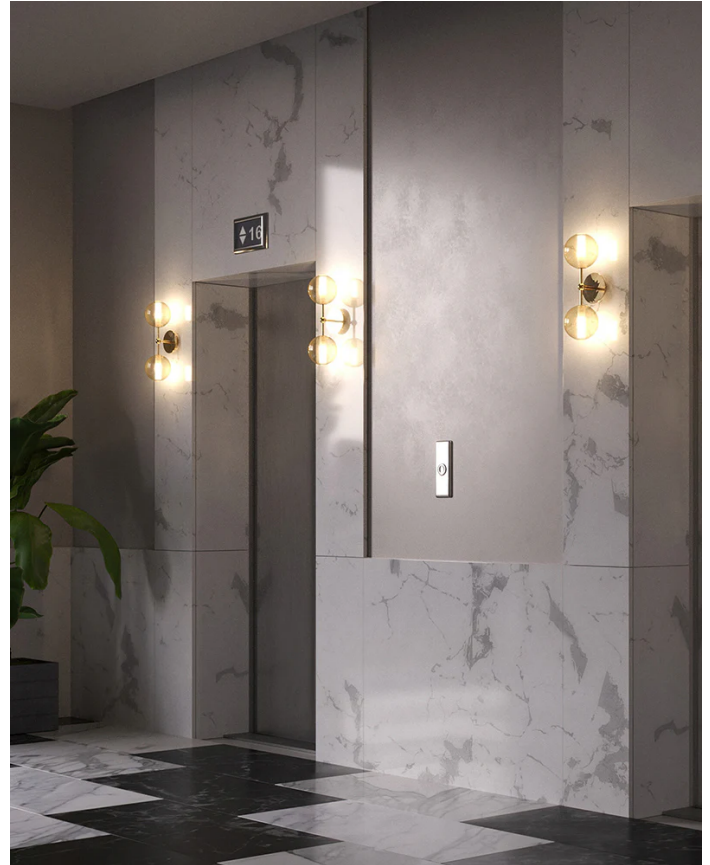

Mirea Double Wall Light

by Massimiliano Tucci

Mirea double is an elegantly designed wall lamp for modern interiors. Each lighting body is composed of a transparent glass sphere enclosing a frosted cylinder from which uniform light is diffused. The blown glass diffusers and galvanized brass structure are available in a variety of finish combinations for versatile application. Designed by Massimiliano Tucci in collaboration with Cristian Li Voi.

Designer	Massimiliano Tucci
Supplier	Cangini & Tucci
Country	Italy
SKU	CT A/MIREA/2
Warranty	12 months
Metal Finish Options	Satin Black Nickel, Satin Bronze, Satin Gold
Glass Finish Options	Amber, Smoke, Tobacco, Transparent