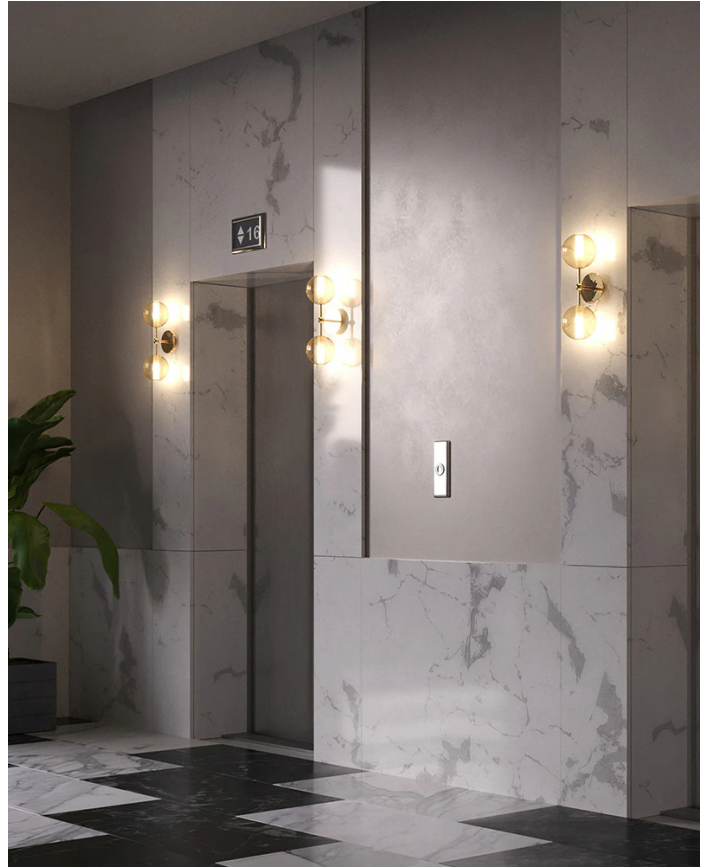

Mirea Double Wall Light

by Massimiliano Tucci

Mirea double is an elegantly designed wall lamp for modern interiors. Each lighting body is composed of a transparent glass sphere enclosing a frosted cylinder from which uniform light is diffused. The blown glass diffusers and galvanized brass structure are available in a variety of finish combinations for versatile application. Designed by Massimiliano Tucci in collaboration with Cristian Li Voi.

Designer	Massimiliano Tucci
Supplier	Cangini & Tucci
Country	Italy
SKU	CT A/MIREA/2
Warranty	12 months
Metal Finish Options	Satin Black Nickel, Satin Bronze, Satin Gold
Glass Finish Options	Amber, Smoke, Tobacco, Transparent