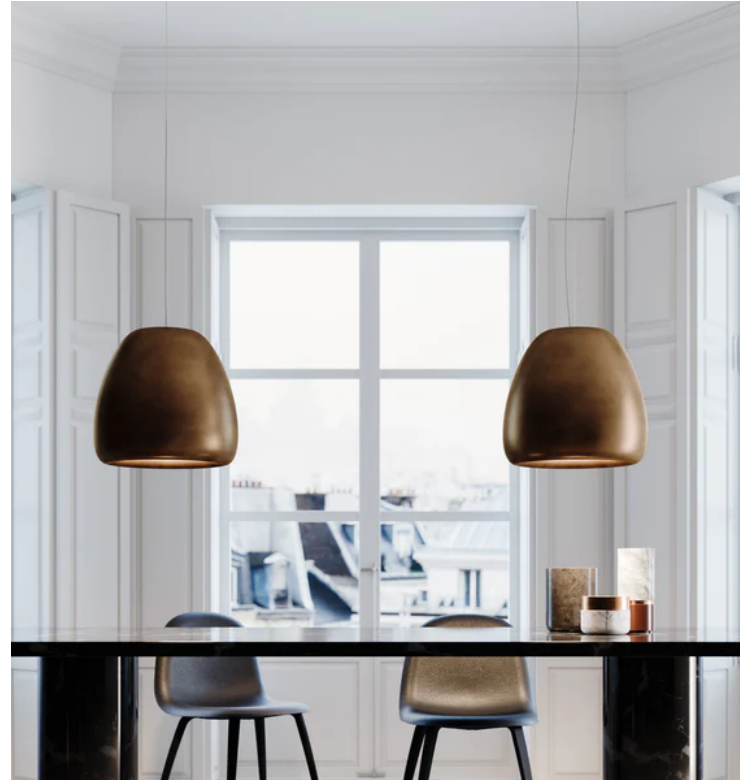

Pomi Pendant

by Paolo Rizzatto

Pomi suspension lamps provide a direct, focused light. The organic shape is achieved by processing a single metal sheet, while the internal and external finishes are differentiated so as to exploit the different reflection qualities of the surfaces. Pomi features a minimalist design which is well suited to modern spaces. Available in three sizes in gloss black, white, or gold delabre finish.

Designer	Paolo Rizzatto
Supplier	Rotaliana
Country	Italy
SKU	RO S/POMI
Warranty	12 months
Size Options	H1, H2, H3
Finish Options	Gloss Black, Gloss White, Gold Delabre

Product Dimensions