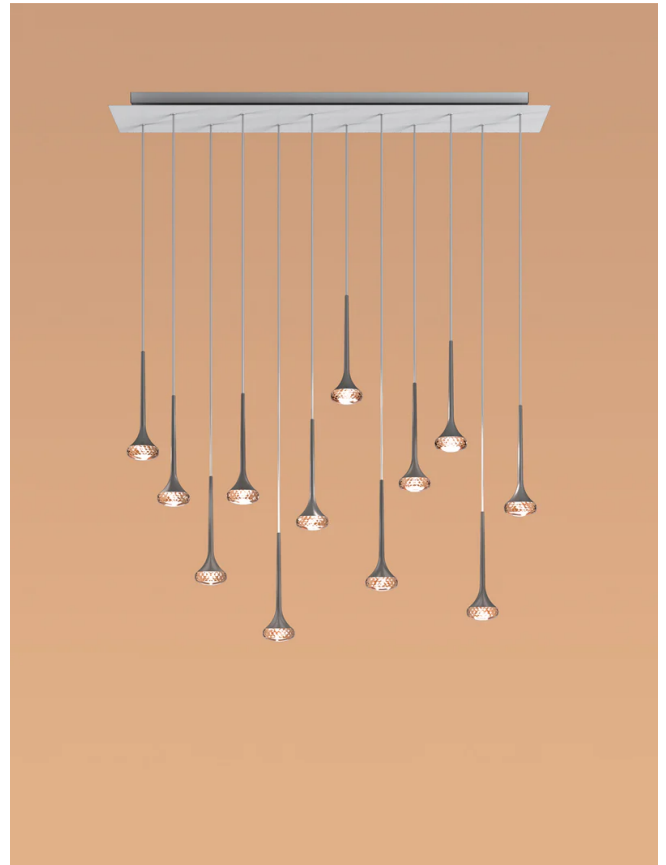

Fairy 12L Pendant

by Manuel & Vanessa Vivian

Adorn your space with the Fairy 12L Pendant. An elegant composition of pendants with chromed metal frame and fine glass diffusers, suspended from a round central base. Available in several colours in round or rectangle version. Each pendant features a built-in LED light source with a diffused warm emission.

Designer	Manuel & Vanessa Vivian
Supplier	Axo Light
Country	Italy
SKU	AX S/FAIRY/12
Finish Options	Amber, Crystal, Grey
Size Options	Rectangle, Round

Product Dimensions