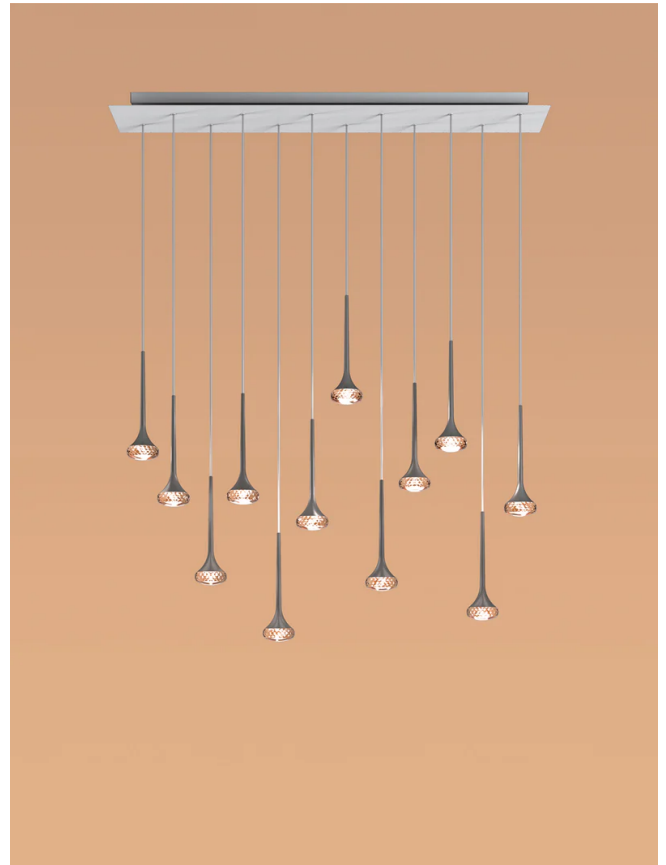

## Fairy 12L Pendant

by Manuel & Vanessa Vivian

Adorn your space with the Fairy 12L Pendant. An elegant composition of pendants with chromed metal frame and fine glass diffusers, suspended from a round central base. Available in several colours in round or rectangle version. Each pendant features a built-in LED light source with a diffused warm emission.

<b>Designer</b>	Manuel & Vanessa Vivian
<b>Supplier</b>	Axo Light
<b>Country</b>	Italy
<b>SKU</b>	AX S/FAIRY/12
<b>Finish Options</b>	Amber, Crystal, Grey
<b>Size Options</b>	Rectangle, Round

### Product Dimensions