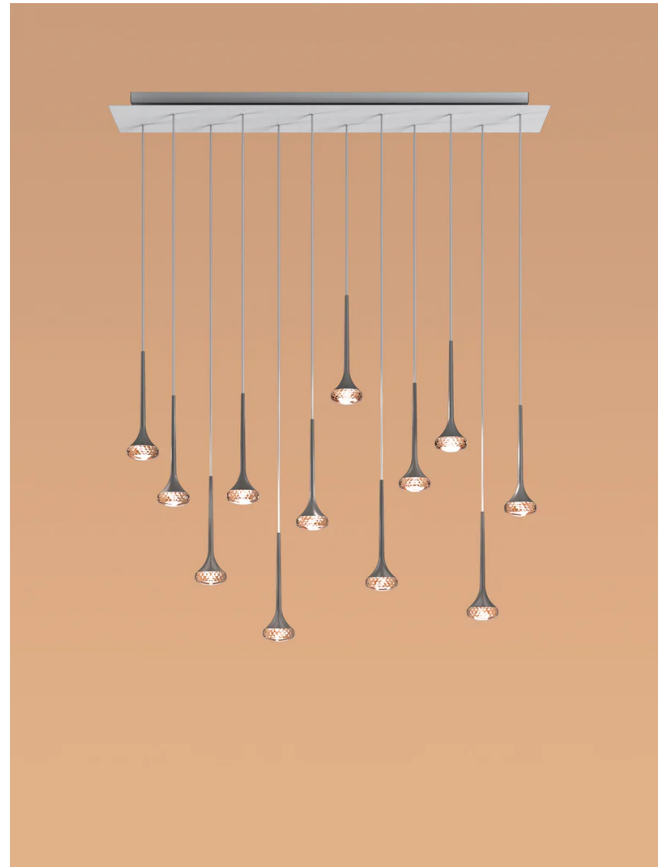

Fairy 12L Pendant

by Manuel & Vanessa Vivian

Adorn your space with the Fairy 12L Pendant. An elegant composition of pendants with chromed metal frame and fine glass diffusers, suspended from a round central base. Available in several colours in round or rectangle version. Each pendant features a built-in LED light source with a diffused warm emission.

Designer	Manuel & Vanessa Vivian
Supplier	Axo Light
Country	Italy
SKU	AX S/FAIRY/12
Finish Options	Amber, Crystal, Grey
Size Options	Rectangle, Round

Product Dimensions