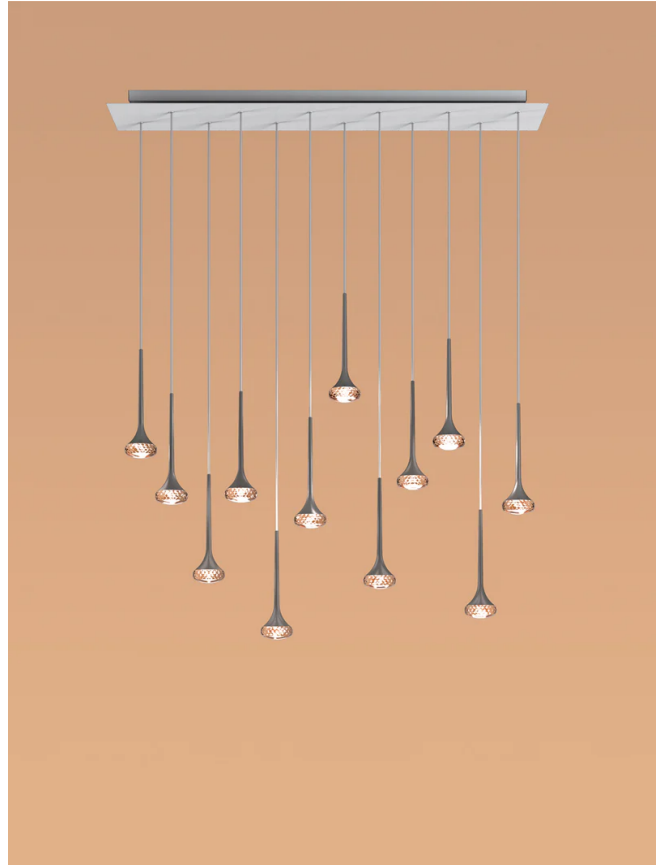

Fairy 12L Pendant

by Manuel & Vanessa Vivian

Adorn your space with the Fairy 12L Pendant. An elegant composition of pendants with chromed metal frame and fine glass diffusers, suspended from a round central base. Available in several colours in round or rectangle version. Each pendant features a built-in LED light source with a diffused warm emission.

Designer	Manuel & Vanessa Vivian
Supplier	Axo Light
Country	Italy
SKU	AX S/FAIRY/12
Finish Options	Amber, Crystal, Grey
Size Options	Rectangle, Round

Product Dimensions