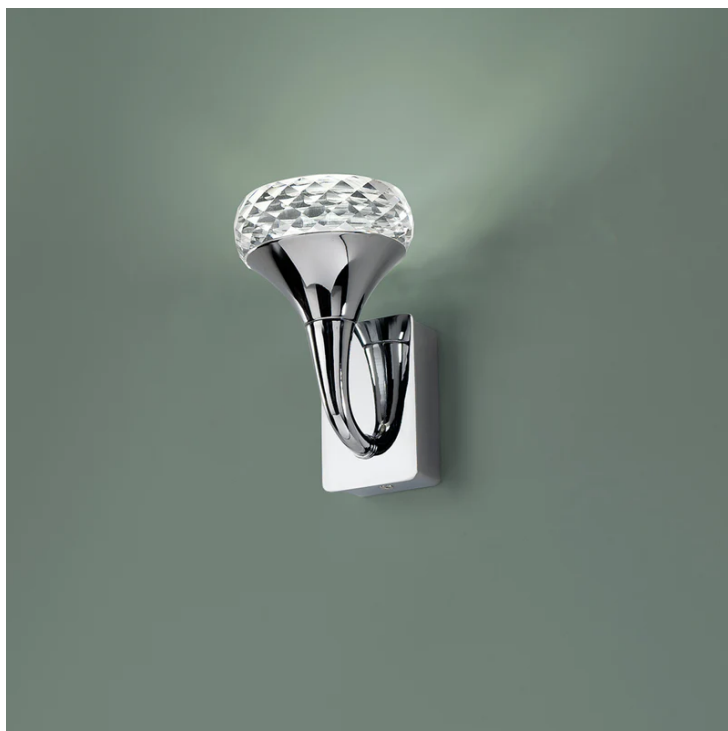

Fairy Wall Light

by Manuel & Vanessa Vivian

Adorn your wall with the elegant Fairy Wall Light. A collection of wall lamps with chromed metal frame and fine glass diffuser. Available in several colours. Built-in LED light source with a diffused warm emission.

Designer	Manuel & Vanessa Vivian
Supplier	Axo Light
Country	Italy
SKU	AX A/FAIRY
Finish Options	Amber, Crystal, Grey

Product Dimensions