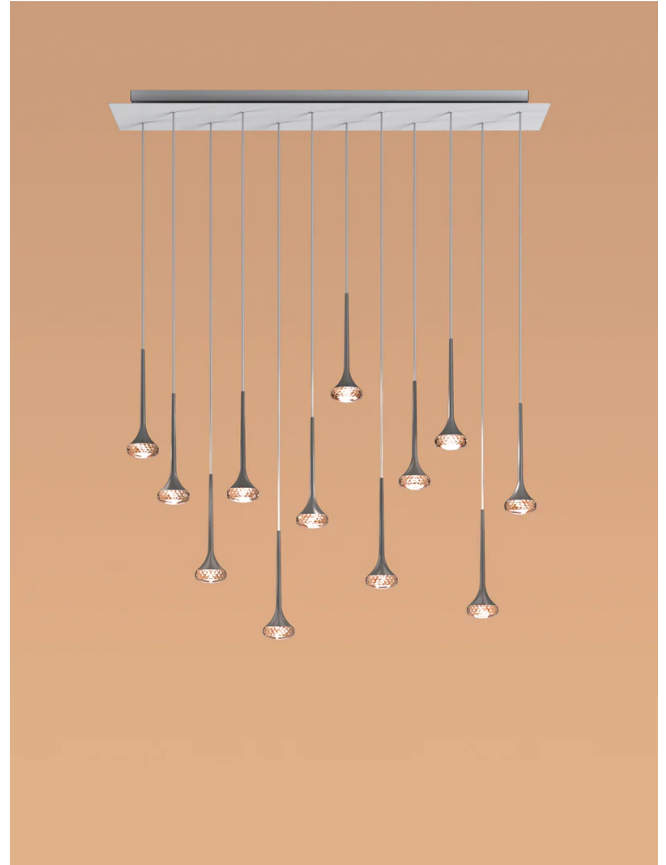

## Fairy 12L Pendant

by Manuel & Vanessa Vivian

Adorn your space with the Fairy 12L Pendant. An elegant composition of pendants with chromed metal frame and fine glass diffusers, suspended from a round central base. Available in several colours in round or rectangle version. Each pendant features a built-in LED light source with a diffused warm emission.

<b>Designer</b>	Manuel & Vanessa Vivian
<b>Supplier</b>	Axo Light
<b>Country</b>	Italy
<b>SKU</b>	AX S/FAIRY/12
<b>Finish Options</b>	Amber, Crystal, Grey
<b>Size Options</b>	Rectangle, Round

### Product Dimensions