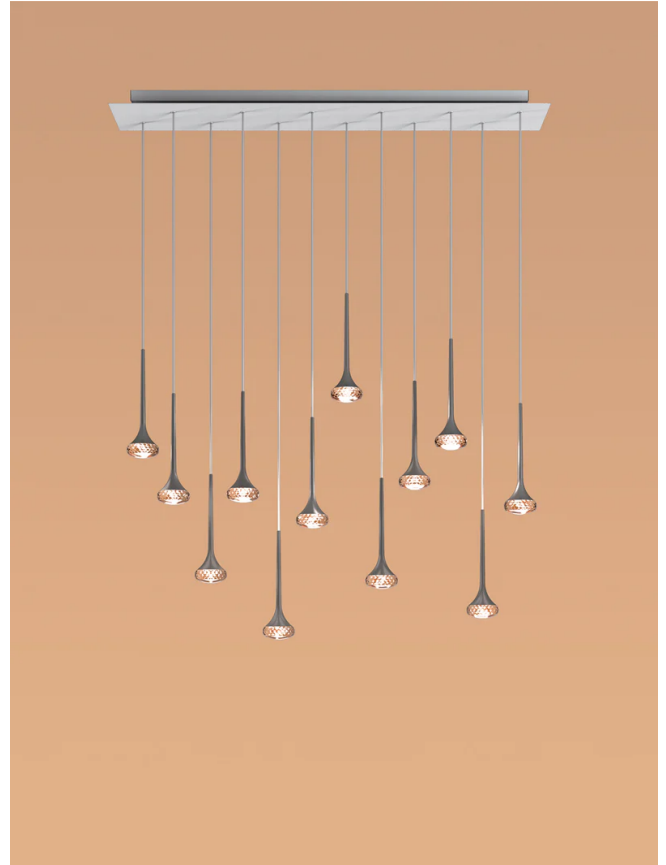

Fairy 12L Pendant

by Manuel & Vanessa Vivian

Adorn your space with the Fairy 12L Pendant. An elegant composition of pendants with chromed metal frame and fine glass diffusers, suspended from a round central base. Available in several colours in round or rectangle version. Each pendant features a built-in LED light source with a diffused warm emission.

Designer	Manuel & Vanessa Vivian
Supplier	Axo Light
Country	Italy
SKU	AX S/FAIRY/12
Finish Options	Amber, Crystal, Grey
Size Options	Rectangle, Round

Product Dimensions