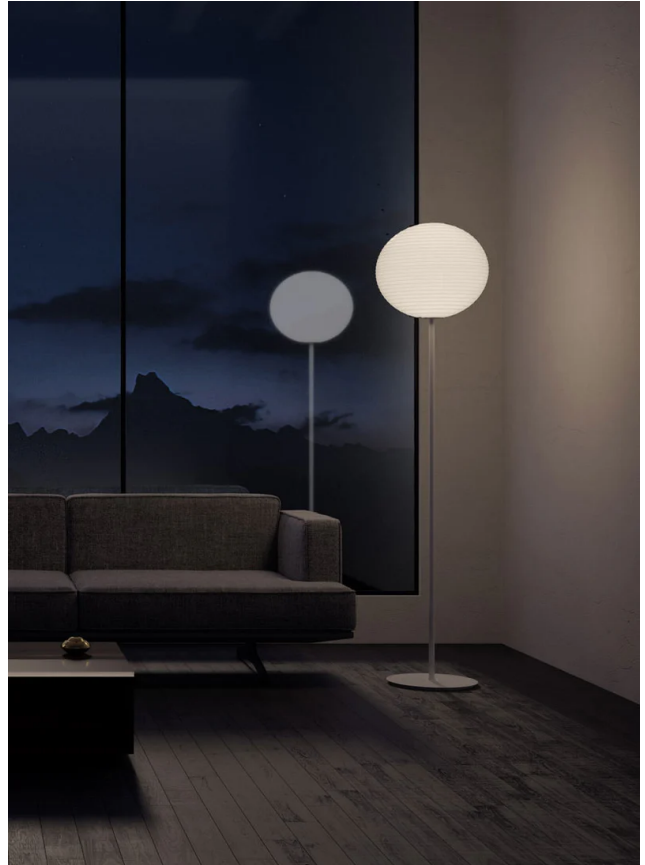

Flow Glass Floor Lamp

by Dante Donegani and Giovanni Lauda

Flow Glass is an elegant floor lamp with a diffused emission. The blown glass diffuser features thin rings in relief that create a geometry similar to that of oriental paper and bamboo lanterns. Designed and manufactured in Italy by Rotaliana. Available in matt white finish.

Designer	Dante Donegani and Giovanni Lauda
Supplier	Rotaliana
Country	Italy
SKU	RO PT/FLOW
Warranty	12 months
Size Options	F1, F2

Product Dimensions