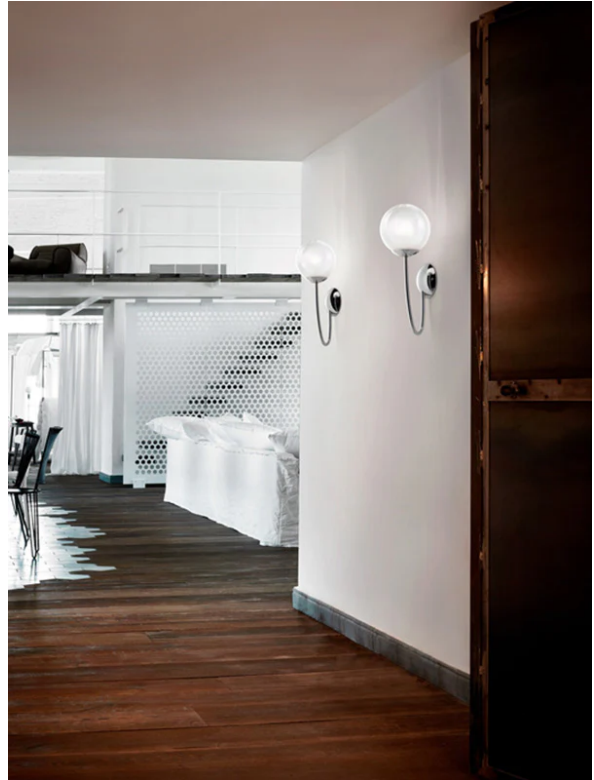

Puppet Wall Light

by Romani Sacconi Architetti Associati

Simple and elegant, the Puppet Wall Light is perfect for contemporary spaces. A mouth blown glass diffuser features an irregular lined degrade finish, producing a soft cloudy pattern on surrounding surfaces. Available in a variety of finish options.