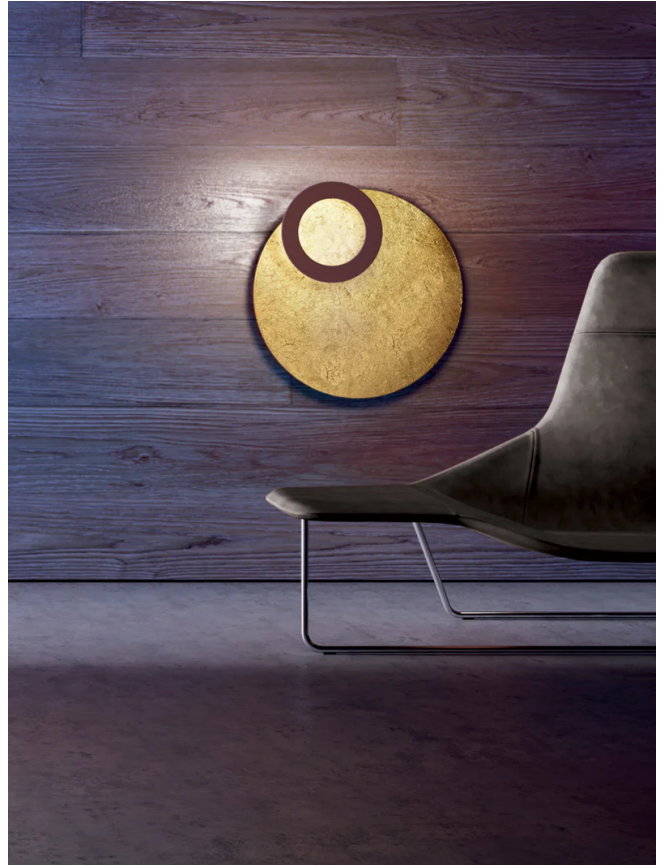

## Vera Large Wall & Ceiling

by Marco Pagnoncelli

The versatile Vera lamp is composed of a large reflective base where a luminous brushed aluminium disc rests. The light disc can be manually rotated 360 degrees, allowing the user to customise illumination. Vera is equipped with a high output LED and can be installed as wall or ceiling lamp. Available in a variety of sizes and finishes for any application. The large size and unique design of the Vera is ideal for feature lighting in contemporary spaces.

<b>Designer</b>	Marco Pagnoncelli
<b>Supplier</b>	Icone
<b>Country</b>	Italy
<b>SKU</b>	IC A/VERA/50
<b>Warranty</b>	2yr commercial / 3yr residential
<b>Finish Options</b>	Goldleaf + Rust, Goldleaf + White, White + Black, White + Bronzed Copper, White + Rust