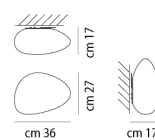

| | |
|---------------------|---------------------|
| Designer | Chiaramonte & Marin |
| Supplier | Vistosi |
| Country | Italy |
| SKU | VI PL/NEOCHIC |
| Warranty | 12 months |
| Size Options | G, M, P, R |

Product Dimensions

NEOCHIC PP P

NEOCHIC PP M

NEOCHIC PP G

NEOCHIC PP R