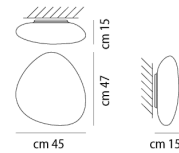

Neochic Wall Ceiling

by Chiaramonte & Marin

The Neochic collection is inspired by the natural effect that water and wind make on stone. The versatile fitting can be installed on ceilings or walls, while its unique and simple form of smooth gradients compliments a contemporary setting. Made of mouth blown glass with matt white finish. Available in a variety of sizes. Design by Chiaromonte & Marin for Vistosi.

Designer	Chiaramonte & Marin
Supplier	Vistosi
Country	Italy
SKU	VI PL/NEOCHIC
Warranty	12 months
Size Options	G, M, P, R

Product Dimensions

NEOCHIC PP P

NEOCHIC PP M

NEOCHIC PP G

NEOCHIC PP R