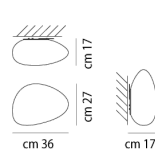

Designer	Chiaramonte & Marin
Supplier	Vistosi
Country	Italy
SKU	VI PL/NEOCHIC
Warranty	12 months
Size Options	G, M, P, R

Product Dimensions

NEOCHIC PP P

NEOCHIC PP M

NEOCHIC PP G

NEOCHIC PP R