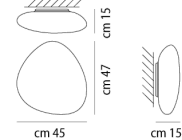

Neochic Wall Ceiling

by Chiaramonte & Marin

The Neochic collection is inspired by the natural effect that water and wind make on stone. The versatile fitting can be installed on ceilings or walls, while its unique and simple form of smooth gradients compliments a contemporary setting. Made of mouth blown glass with matt white finish. Available in a variety of sizes. Design by Chiaromonte & Marin for Vistosi.

| | |
|---------------------|---------------------|
| Designer | Chiaramonte & Marin |
| Supplier | Vistosi |
| Country | Italy |
| SKU | VI PL/NEOCHIC |
| Warranty | 12 months |
| Size Options | G, M, P, R |

Product Dimensions

NEOCHIC PP P

NEOCHIC PP M

NEOCHIC PP G

NEOCHIC PP R