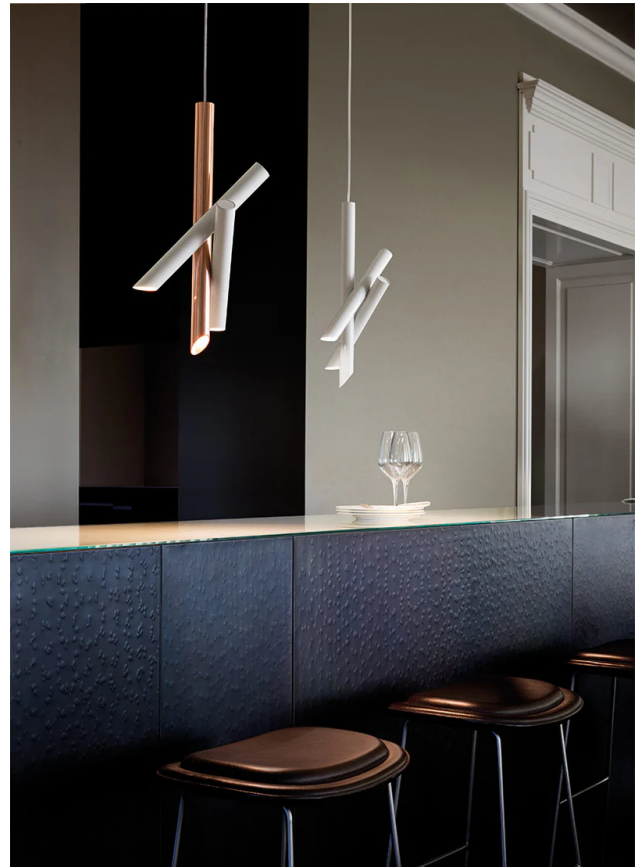

Tubes 3 Pendant

by Charles Kalpakian

Simple and elegant, this aluminium pendant lamp provides a warm diffused illumination via three LEDs. Two adjustable tubes fix to the central tube, creating a floating effect. Diffusers in opal polycarbonate. Dimmable.

Designer	Charles Kalpakian
Supplier	Nemo
Country	Italy
SKU	NE S/TUBES/3
Warranty	2yr commercial / 3yr residential
Finish Options	Black, White, White + Copper

Product Dimensions