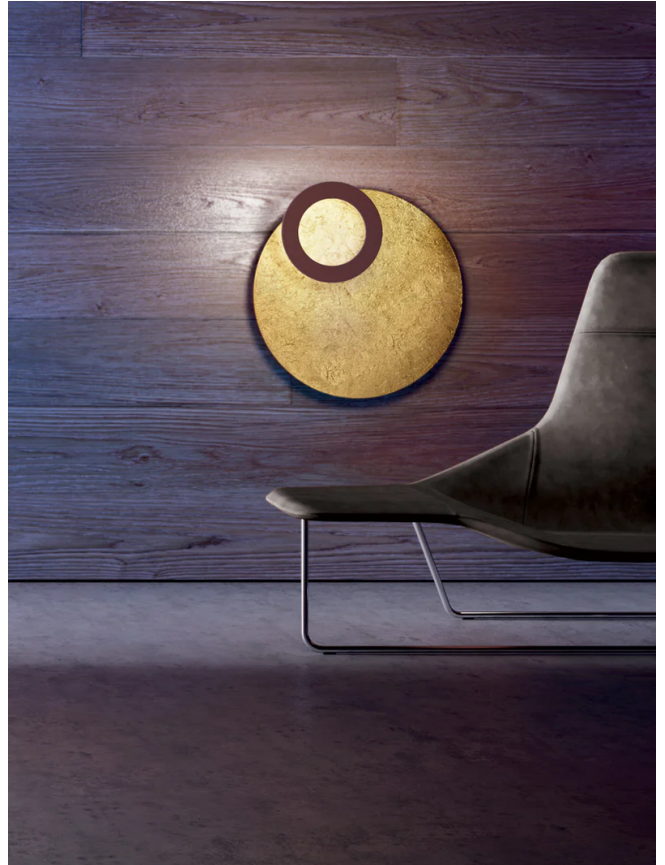

## Vera Large Wall & Ceiling

by Marco Pagnoncelli

The versatile Vera lamp is composed of a large reflective base where a luminous brushed aluminium disc rests. The light disc can be manually rotated 360 degrees, allowing the user to customise illumination. Vera is equipped with a high output LED and can be installed as wall or ceiling lamp. Available in a variety of sizes and finishes for any application. The large size and unique design of the Vera is ideal for feature lighting in contemporary spaces.

<b>Designer</b>	Marco Pagnoncelli
<b>Supplier</b>	Icone
<b>Country</b>	Italy
<b>SKU</b>	IC A/VERA/50
<b>Warranty</b>	2yr commercial / 3yr residential
<b>Finish Options</b>	Goldleaf + Rust, Goldleaf + White, White + Black, White + Bronzed Copper, White + Rust