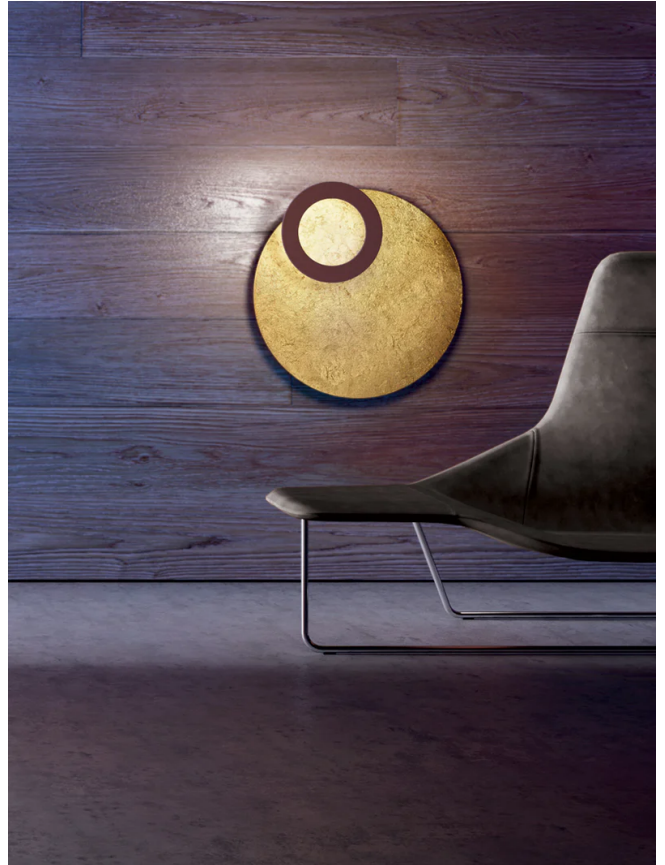

Vera Large Wall & Ceiling

by Marco Pagnoncelli

The versatile Vera lamp is composed of a large reflective base where a luminous brushed aluminium disc rests. The light disc can be manually rotated 360 degrees, allowing the user to customise illumination. Vera is equipped with a high output LED and can be installed as wall or ceiling lamp. Available in a variety of sizes and finishes for any application. The large size and unique design of the Vera is ideal for feature lighting in contemporary spaces.

Designer	Marco Pagnoncelli
Supplier	Icone
Country	Italy
SKU	IC A/VERA/50
Warranty	2yr commercial / 3yr residential
Finish Options	Goldleaf + Rust, Goldleaf + White, White + Black, White + Bronzed Copper, White + Rust