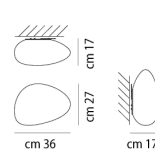

Neochic Wall Ceiling

by Chiaramonte & Marin

The Neochic collection is inspired by the natural effect that water and wind make on stone. The versatile fitting can be installed on ceilings or walls, while its unique and simple form of smooth gradients compliments a contemporary setting. Made of mouth blown glass with matt white finish. Available in a variety of sizes. Design by Chiaromonte & Marin for Vistosi.

Designer	Chiaramonte & Marin
Supplier	Vistosi
Country	Italy
SKU	VI PL/NEOCHIC
Warranty	12 months
Size Options	G, M, P, R

Product Dimensions

NEOCHIC PP P

NEOCHIC PP M

NEOCHIC PP G

NEOCHIC PP R