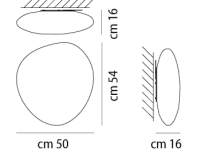

Designer	Chiaramonte & Marin
Supplier	Vistosi
Country	Italy
SKU	VI PL/NEOCHIC
Warranty	12 months
Size Options	G, M, P, R

Product Dimensions

NEOCHIC PP P

NEOCHIC PP M

NEOCHIC PP G

NEOCHIC PP R