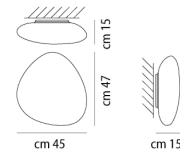

Neochic Wall Ceiling

by Chiaramonte & Marin

The Neochic collection is inspired by the natural effect that water and wind make on stone. The versatile fitting can be installed on ceilings or walls, while its unique and simple form of smooth gradients compliments a contemporary setting. Made of mouth blown glass with matt white finish. Available in a variety of sizes. Design by Chiaromonte & Marin for Vistosi.

Designer	Chiaramonte & Marin
Supplier	Vistosi
Country	Italy
SKU	VI PL/NEOCHIC
Warranty	12 months
Size Options	G, M, P, R

Product Dimensions

NEOCHIC PP P

NEOCHIC PP M

NEOCHIC PP G

NEOCHIC PP R