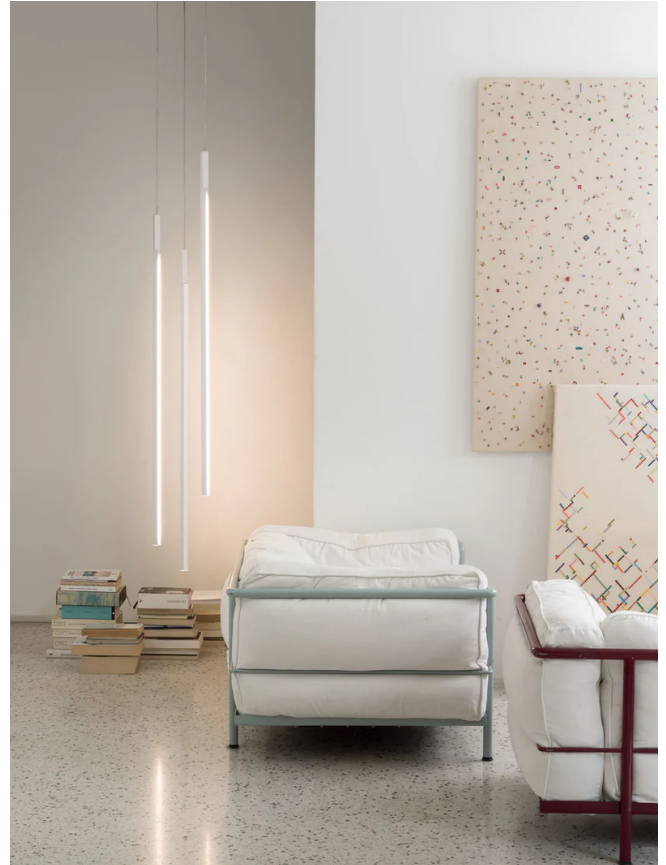

Linescapes Vertical Pendant

by Nemo Studio

The Linescapes family from NEMO feature efficient light fittings with a highly versatile luminous output and elegant linear design. The Linescapes Vertical Pendant emits a diffused illumination within a space via the inbuilt dimmable LED (12W, 475lm). The light source features 340 degree adjustability, making the pendant ideal for accent lighting of objects and surfaces. Body in extruded aluminium with an opal white polycarbonate diffuser. Available in white finish in 2700K or 3000K.