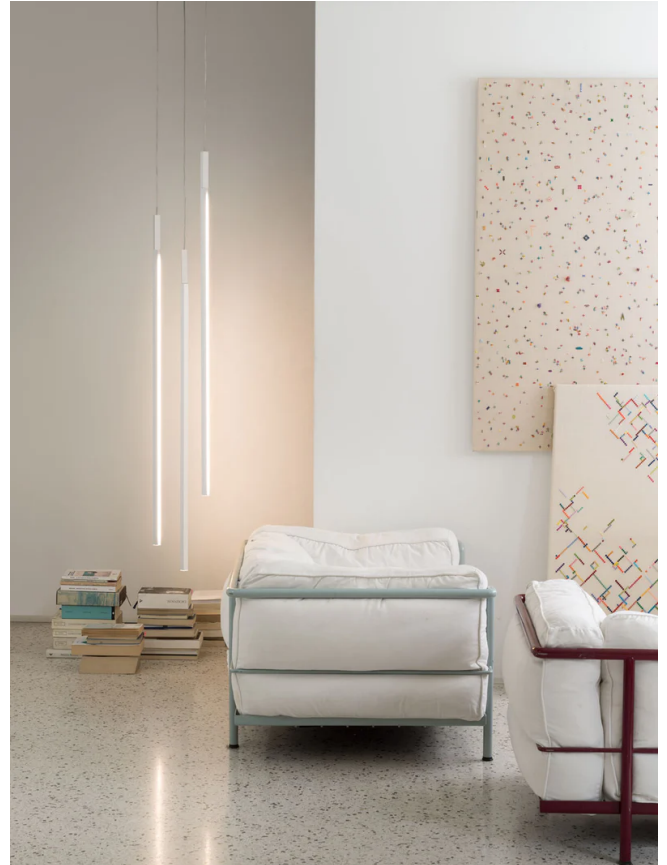

Linescapes Vertical Pendant

by Nemo Studio

The Linescapes family from NEMO feature efficient light fittings with a highly versatile luminous output and elegant linear design. The Linescapes Vertical Pendant emits a diffused illumination within a space via the inbuilt dimmable LED (12W, 475lm). The light source features 340 degree adjustability, making the pendant ideal for accent lighting of objects and surfaces. Body in extruded aluminium with an opal white polycarbonate diffuser. Available in white finish in 2700K or 3000K.