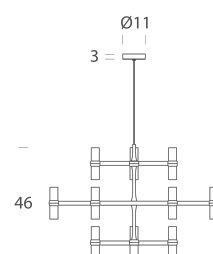

### Product Dimensions

cable length 2.5m