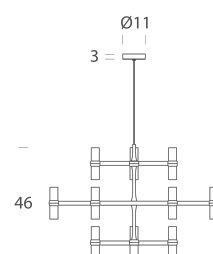

Product Dimensions