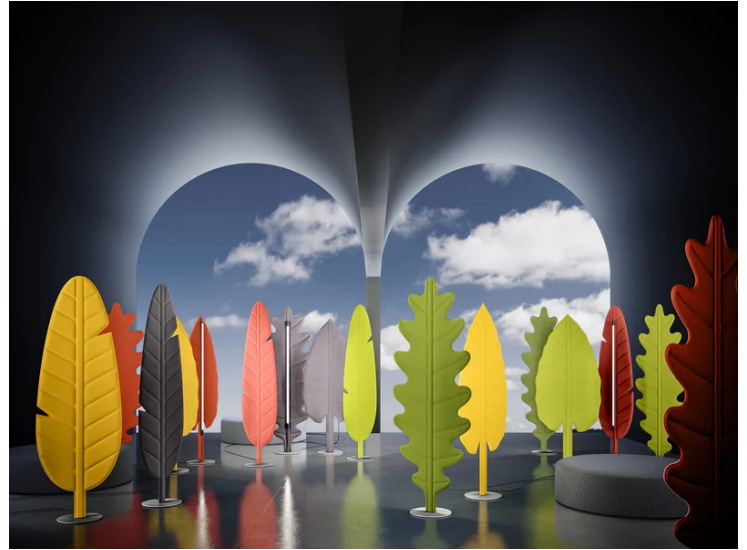

## Eden Floor Lamp

by Dante Donegani and Giovanni Lauda

Eden is a family of floor lamps by Rotaliana of three large sound-absorbent leaves to which an LED light is magnetically attached. Thanks to their soft padding and special fabric lining, the leaves not only illuminate with indirect light but also help to improve acoustics within a space. Eden's soft, comforting design styles well within modern spaces, adding unique natural accents to residential or commercial spaces. Equipped with a touch dimmer for easy illumination control. The Eden floor lamp is available in three styles and in a variety of finishes.

|                       |  |
|-----------------------|--|
| <b>Designer</b>       | Dante Donegani and Giovanni Lauda                            |
| <b>Supplier</b>       | Rotaliana  |
| <b>Country</b>        | Italy  |
| <b>SKU</b>            | RO PT/EDEN   |
| <b>Warranty</b>       | 2yr commercial / 3yr residential                             |
| <b>Size Options</b>   | F1, F2, F3   |
| <b>Finish Options</b> | Moss Green, Rust, Smoke Grey, Sprout Green, Sunflower Yellow |