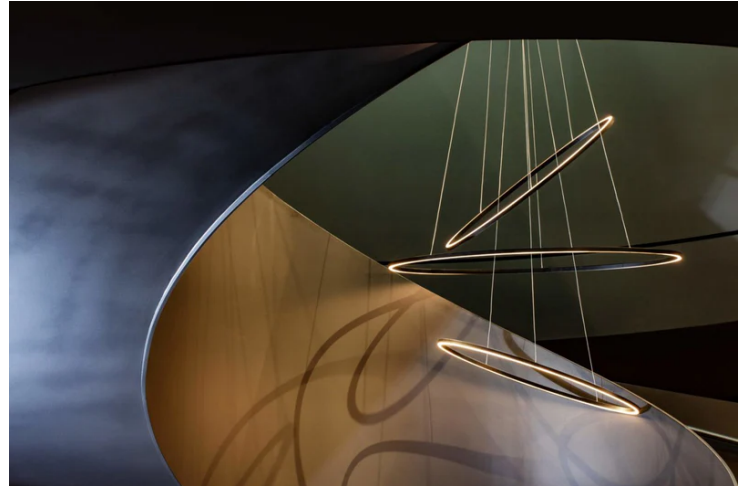

Ellisse Pendant Triple

by Federico Palazzari

Ellisse Triple from NEMO is an LED pendant lamp for widespread direct and indirect lighting. Three pendants with opaline diffusers and aluminium bodies hang from a central base creating a convergence of linear plains for feature lighting applications. Available in a variety of finishes in 2700K or 3000K.

Designer	Federico Palazzari
Supplier	Nemo
Country	Italy
SKU	NE S/ELLISSE/TRIPLE
Warranty	2yr commercial / 3yr residential
Finish Options	Black, Gold, Polished Aluminium, Polished Gold, White
Version Options	2700K, 3000K