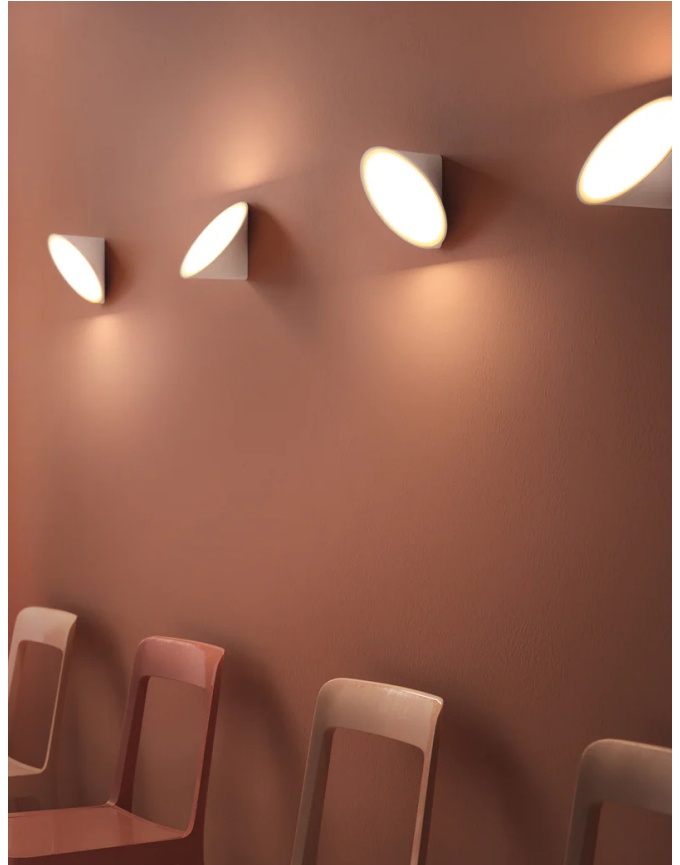

## Orchid Wall Light

by Rainer Mutsch

A creation of Austrian designer Rainer Mutsch, Orchid is a lighting collection inspired by nature. The structure of the aluminium blossom-shaped diffuser prevents overheating. Thanks to its versatility and minimalist aesthetic, the Orchid wall/ceiling light pendant performs well both in residential settings and in large-scale contract projects. Available in white, sand or anthracite grey finish.