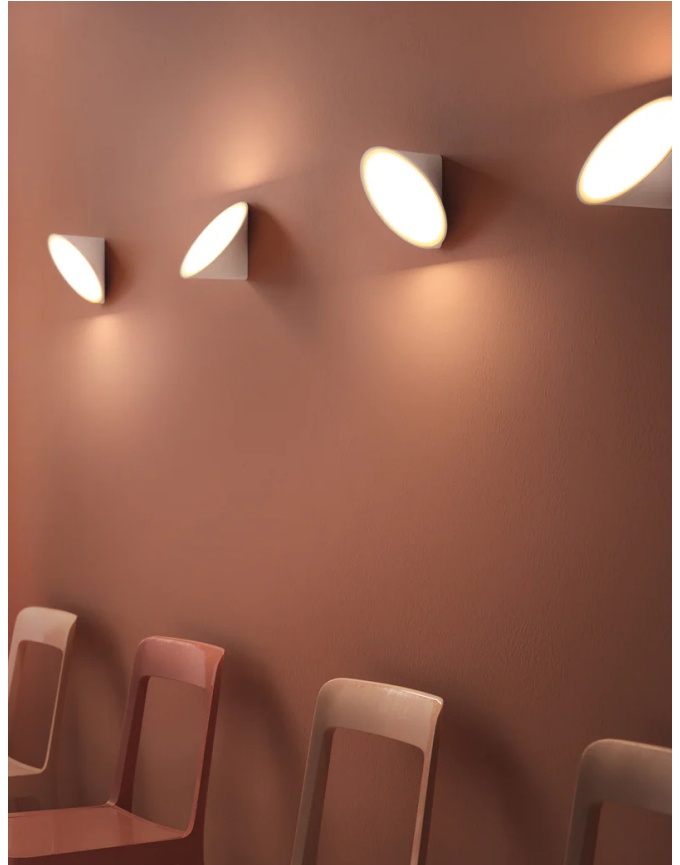

Orchid Wall Light

by Rainer Mutsch

A creation of Austrian designer Rainer Mutsch, Orchid is a lighting collection inspired by nature. The structure of the aluminium blossom-shaped diffuser prevents overheating. Thanks to its versatility and minimalist aesthetic, the Orchid wall/ceiling light pendant performs well both in residential settings and in large-scale contract projects. Available in white, sand or anthracite grey finish.

Designer	Rainer Mutsch
Supplier	Axo Light
Country	Italy
SKU	AX A/ORCHID
Warranty	2yr commercial / 3yr residential
Finish Options	Anthracite, Sand, White

Product Dimensions