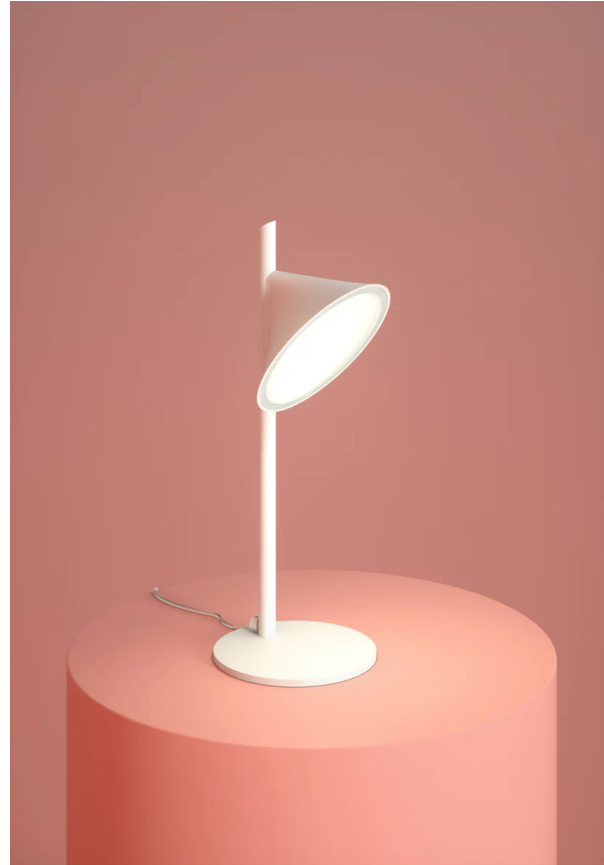

## Orchid Table Lamp

by Rainer Mutsch

A creation of Austrian designer Rainer Mutsch, Orchid is a lighting collection inspired by nature. The structure of the aluminium blossom-shaped diffuser prevents overheating. Thanks to its versatility and minimalist aesthetic, the Orchid table lamp performs well both in residential settings and in large-scale contract projects. Available in white, sand or anthracite grey finish.