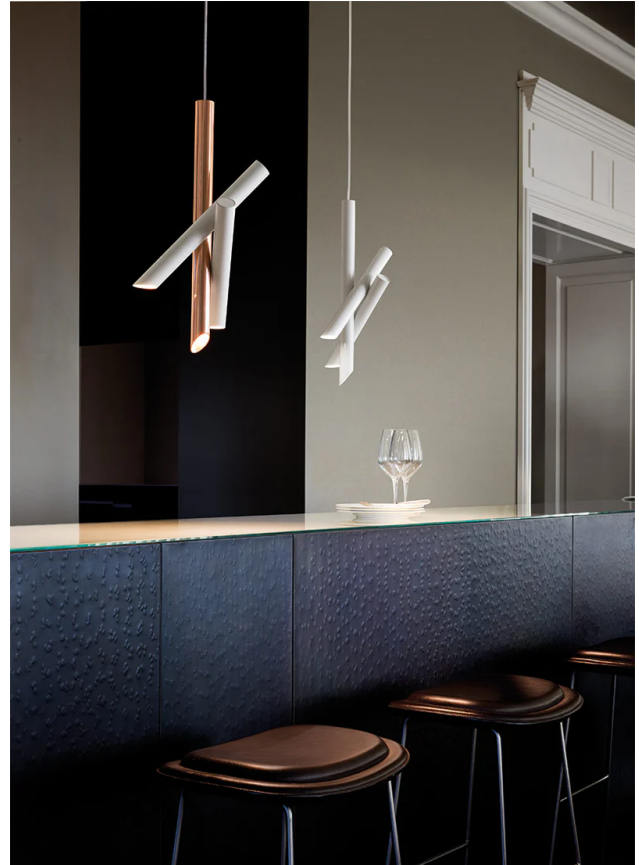

## Tubes 3 Pendant

by Charles Kalpakian

Simple and elegant, this aluminium pendant lamp provides a warm diffused illumination via three LEDs. Two adjustable tubes fix to the central tube, creating a floating effect. Diffusers in opal polycarbonate. Dimmable.