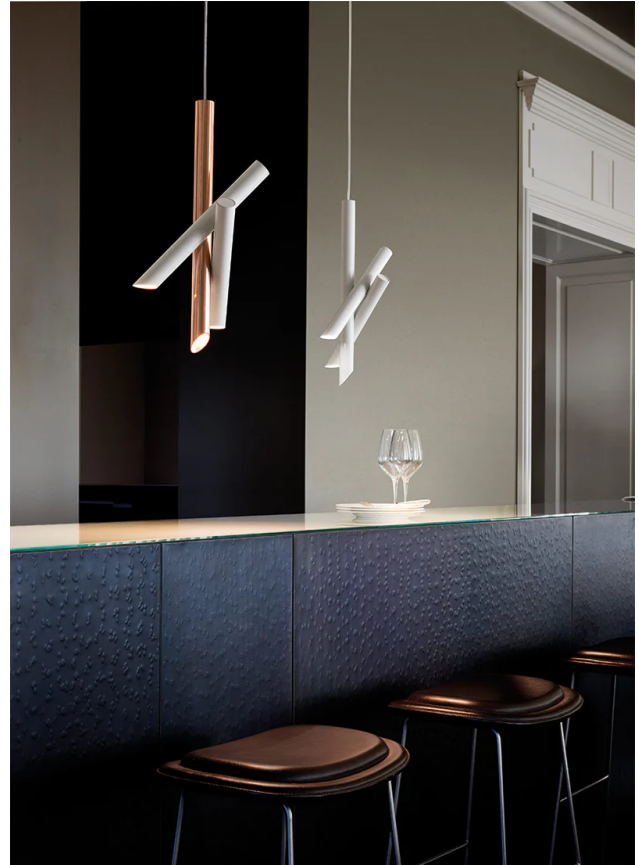

Tubes 3 Pendant

by Charles Kalpakian

Simple and elegant, this aluminium pendant lamp provides a warm diffused illumination via three LEDs. Two adjustable tubes fix to the central tube, creating a floating effect. Diffusers in opal polycarbonate. Dimmable.

Designer	Charles Kalpakian
Supplier	Nemo
Country	Italy
SKU	NE S/TUBES/3
Warranty	2yr commercial / 3yr residential
Finish Options	Black, White, White + Copper

Product Dimensions