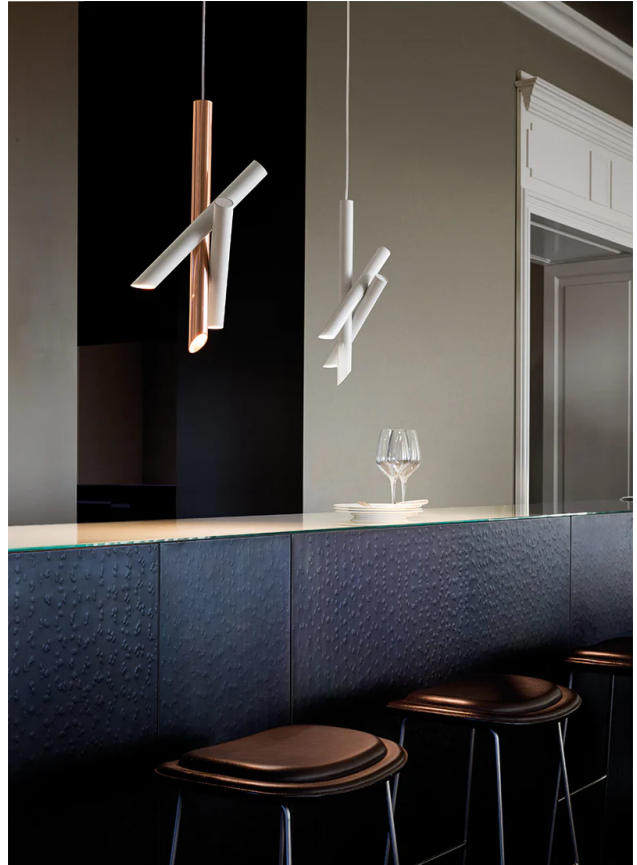

## Tubes 3 Pendant

by Charles Kalpakian

Simple and elegant, this aluminium pendant lamp provides a warm diffused illumination via three LEDs. Two adjustable tubes fix to the central tube, creating a floating effect. Diffusers in opal polycarbonate. Dimmable.