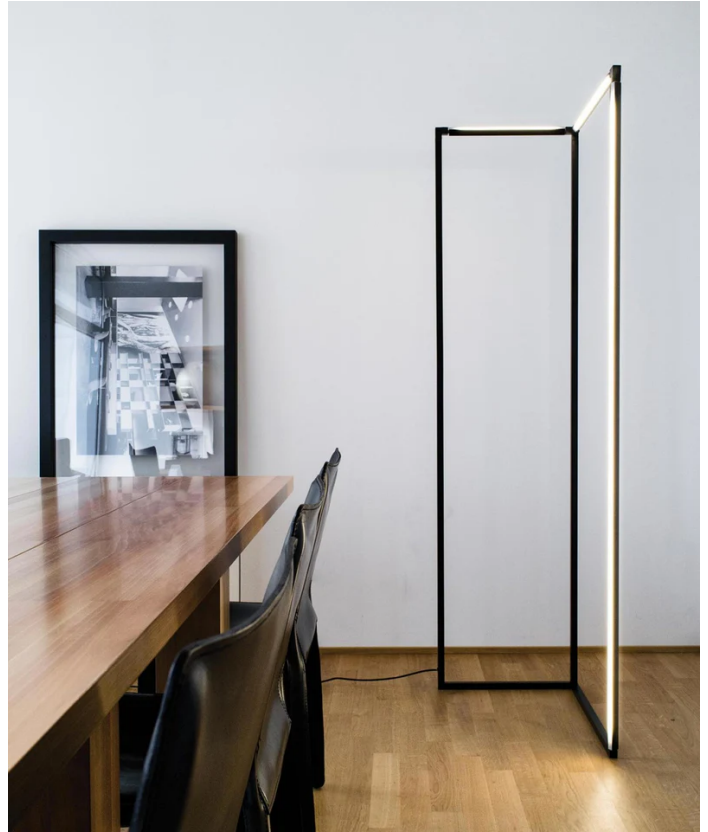

## Spigolo Floor Lamp

by Studiocharlie

The SPIGOLO design is based on an extruded and tubular aluminium structure, connected with moulded ABS joints. Thanks to the joints, enabling the profiles to house LED sources, one can rotate 360 degrees in order to produce a directional direct or indirect lighting, screened by an opaline diffuser in polycarbonate. The floor version is designed as such to provide a virtual divider to ambiances. LED sources are dimmable and with warm tone.