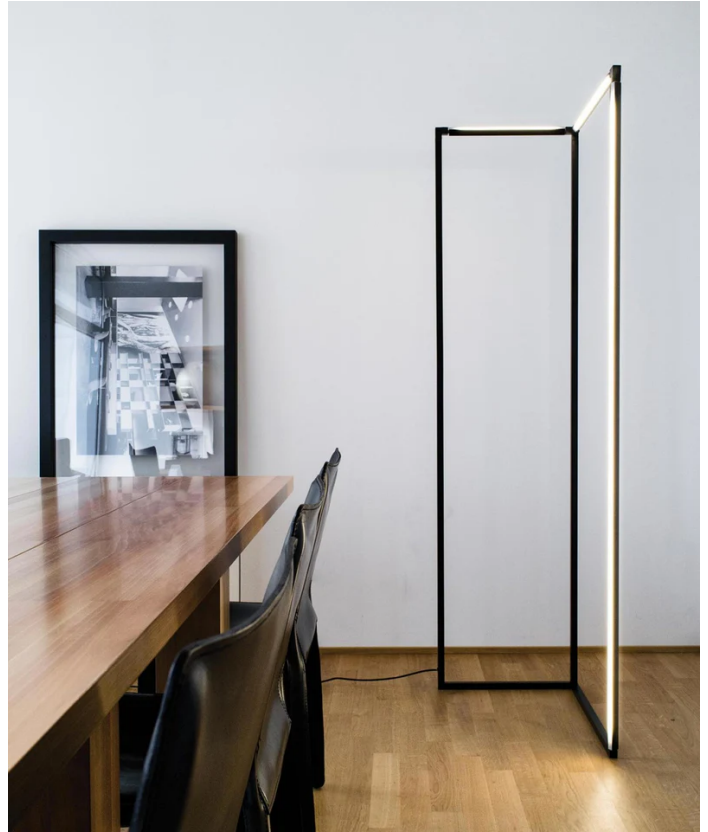

Spigolo Floor Lamp

by Studiocharlie

The SPIGOLO design is based on an extruded and tubular aluminium structure, connected with moulded ABS joints. Thanks to the joints, enabling the profiles to house LED sources, one can rotate 360 degrees in order to produce a directional direct or indirect lighting, screened by an opaline diffuser in polycarbonate. The floor version is designed as such to provide a virtual divider to ambiances. LED sources are dimmable and with warm tone.

Designer	Studiocharlie
Supplier	Nemo
Country	Italy
SKU	NE PT/SPIGOLO
Warranty	2yr commercial / 3yr residential
Finish Options	Black, White
Version Options	2700K, 3000K

Product Dimensions