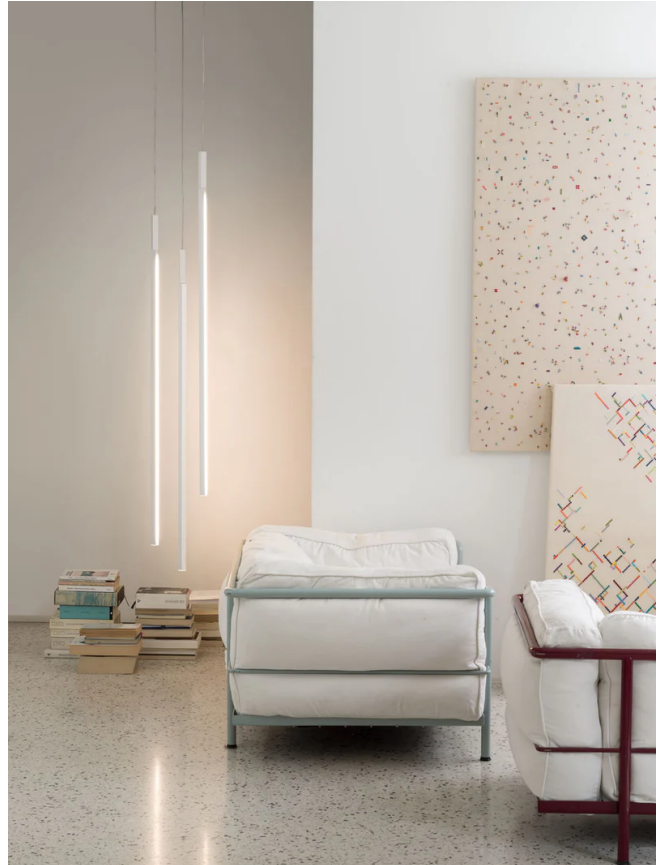

Linescapes Vertical Pendant

by Nemo Studio

The Linescapes family from NEMO feature efficient light fittings with a highly versatile luminous output and elegant linear design. The Linescapes Vertical Pendant emits a diffused illumination within a space via the inbuilt dimmable LED (12W, 475lm). The light source features 340 degree adjustability, making the pendant ideal for accent lighting of objects and surfaces. Body in extruded aluminium with an opal white polycarbonate diffuser. Available in white finish in 2700K or 3000K.