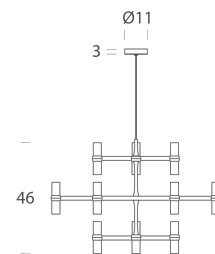

### Product Dimensions

cable length 2.5m