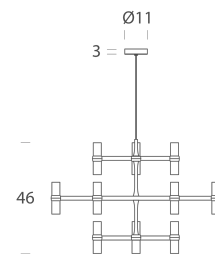

Designer	Jehs + Laub
Supplier	Nemo
Country	Italy
SKU	NE S/CROWN/MINOR
Warranty	12 months
Finish Options	Black, Black Plated, Gold, Gold Plated, Polished Aluminium, White

Product Dimensions

cable length 2.5m