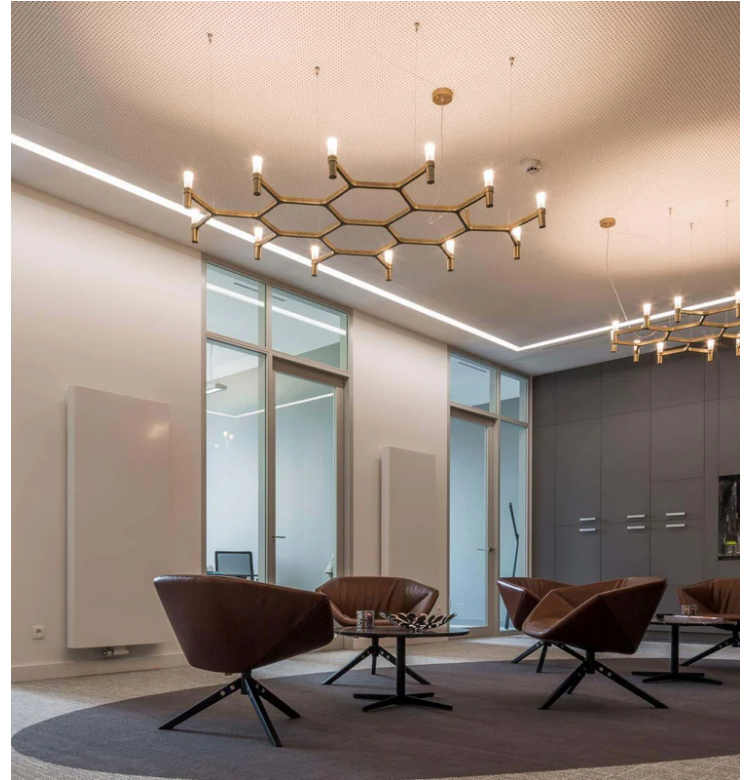

## Crown Plana Mega Chandelier

by Jehs + Laub

Crown by JEHS + LAUB for NEMO is a collection of chandeliers and wall lights with a modular structure for feature lighting applications. Crown Plana Mega chandelier pendant is made with die-casted aluminium with sandblasted glass diffusers. Available in a variety of hand polished glossy or plated finishes.