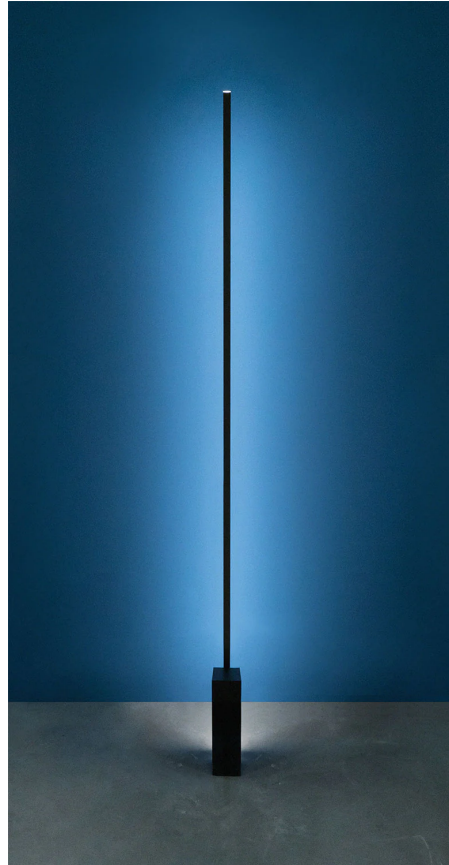

Linescapes Floor Lamp

by Nemo Studio

The Linescapes family from NEMO feature efficient light fittings with a highly versatile luminous output and elegant linear design. Linescapes Floor Lamp provides illumination via a high output LED. Also features a built-in dimming, with a dimmer on cable, making this floor lamp perfect for lighting a room, or creating lighting accents on wall surfaces. Body in extruded aluminium with an opal white polycarbonate diffuser. Available in black or white finish in 2700K or 3000K.

Designer	Nemo Studio
Supplier	Nemo
Country	Italy
SKU	NE PT/LINESCAPE
Warranty	2yr commercial / 3yr residential
Finish Options	Black, White
Version Options	2700K, 3000K

Product Dimensions