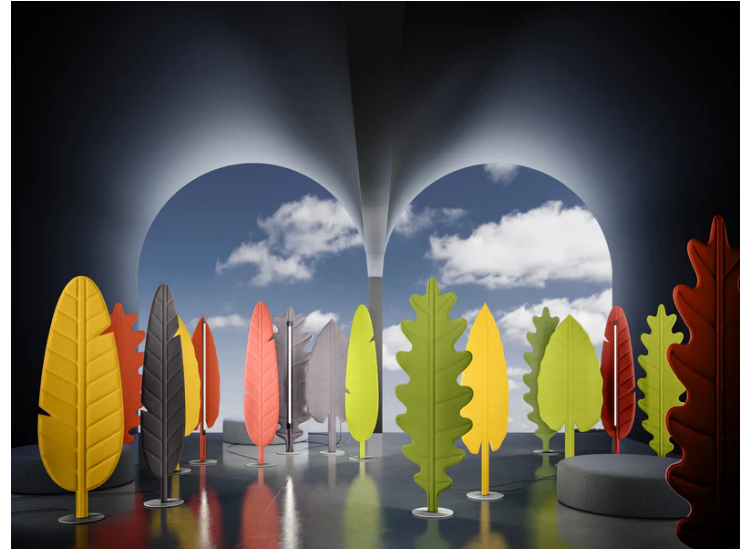

## Eden Floor Lamp

by Dante Donegani and Giovanni Lauda

Eden is a family of floor lamps by Rotaliana of three large sound-absorbent leaves to which an LED light is magnetically attached. Thanks to their soft padding and special fabric lining, the leaves not only illuminate with indirect light but also help to improve acoustics within a space. Eden's soft, comforting design styles well within modern spaces, adding unique natural accents to residential or commercial spaces. Equipped with a touch dimmer for easy illumination control. The Eden floor lamp is available in three styles and in a variety of finishes.

<b>Designer</b>	Dante Donegani and Giovanni Lauda
<b>Supplier</b>	Rotaliana
<b>Country</b>	Italy
<b>SKU</b>	RO PT/EDEN
<b>Warranty</b>	2yr commercial / 3yr residential
<b>Size Options</b>	F1, F2, F3
<b>Finish Options</b>	Moss Green, Rust, Smoke Grey, Sprout Green, Sunflower Yellow