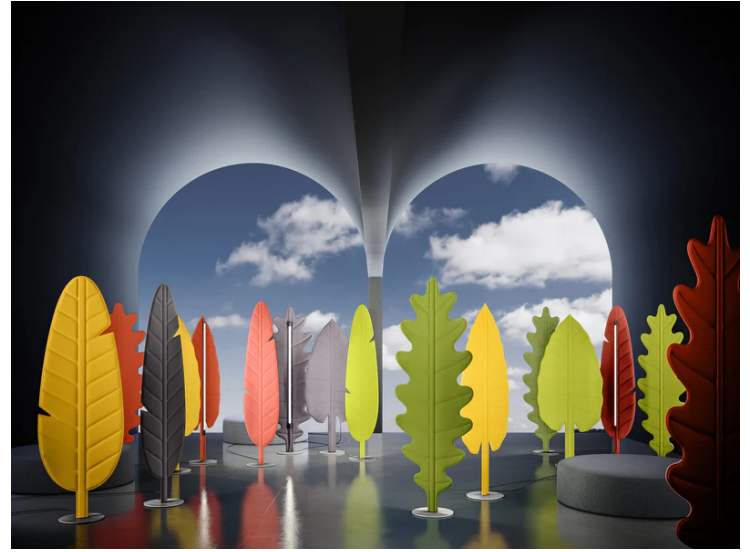

## Eden Floor Lamp

by Dante Donegani and Giovanni Lauda

Eden is a family of floor lamps by Rotaliana of three large sound-absorbent leaves to which an LED light is magnetically attached. Thanks to their soft padding and special fabric lining, the leaves not only illuminate with indirect light but also help to improve acoustics within a space. Eden's soft, comforting design styles well within modern spaces, adding unique natural accents to residential or commercial spaces. Equipped with a touch dimmer for easy illumination control. The Eden floor lamp is available in three styles and in a variety of finishes.