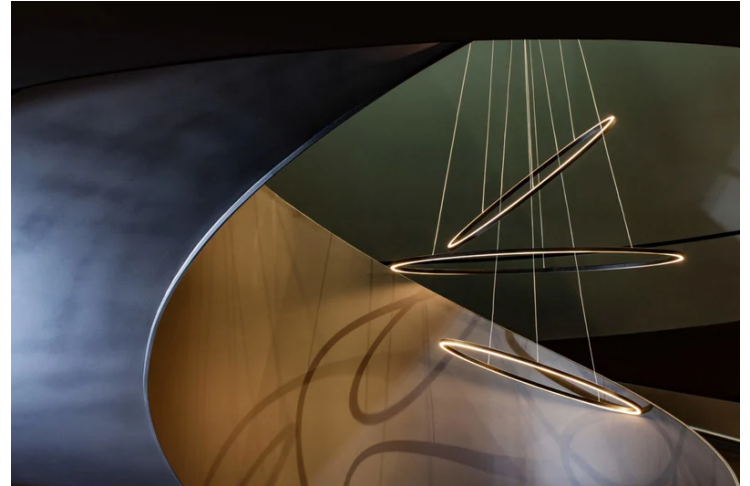

Ellisse Pendant Triple

by Federico Palazzari

Ellisse Triple from NEMO is an LED pendant lamp for widespread direct and indirect lighting. Three pendants with opaline diffusers and aluminium bodies hang from a central base creating a convergence of linear plains for feature lighting applications. Available in a variety of finishes in 2700K or 3000K.

Designer	Federico Palazzari
Supplier	Nemo
Country	Italy
SKU	NE S/ELLISSE/TRIPLE
Warranty	2yr commercial / 3yr residential
Finish Options	Black, Gold, Polished Aluminium, Polished Gold, White
Version Options	2700K, 3000K