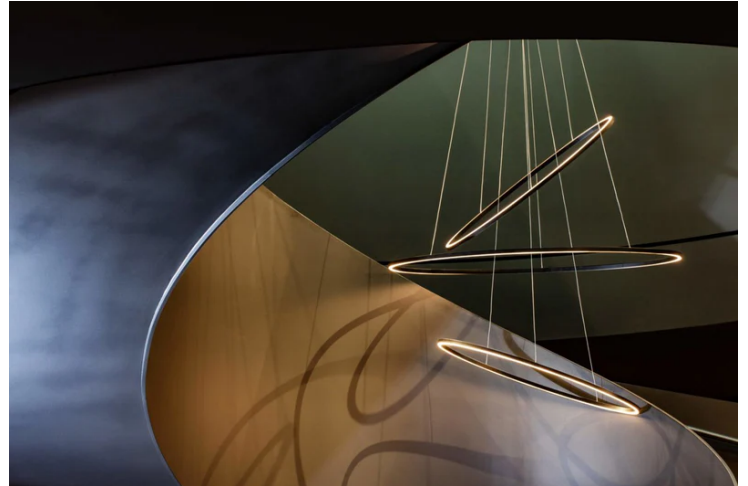

Ellisse Pendant Triple

by Federico Palazzari

Ellisse Triple from NEMO is an LED pendant lamp for widespread direct and indirect lighting. Three pendants with opaline diffusers and aluminium bodies hang from a central base creating a convergence of linear plains for feature lighting applications. Available in a variety of finishes in 2700K or 3000K.

Designer	Federico Palazzari
Supplier	Nemo
Country	Italy
SKU	NE S/ELLISSE/TRIPLE
Warranty	2yr commercial / 3yr residential
Finish Options	Black, Gold, Polished Aluminium, Polished Gold, White
Version Options	2700K, 3000K