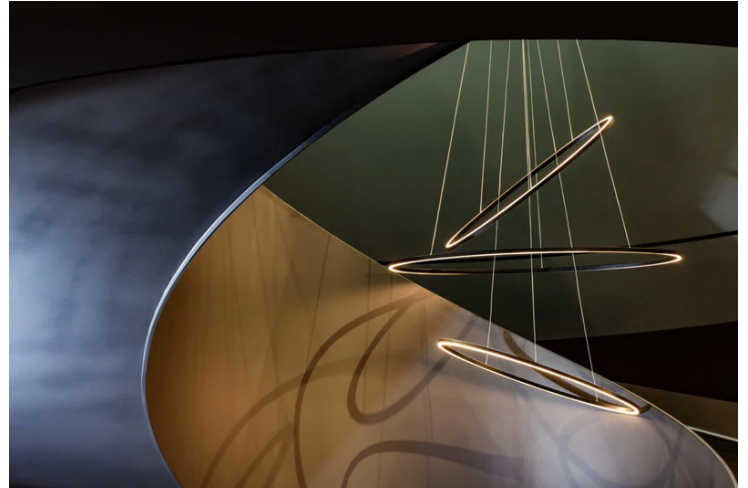

Ellisse Pendant Triple

by Federico Palazzari

Ellisse Triple from NEMO is an LED pendant lamp for widespread direct and indirect lighting. Three pendants with opaline diffusers and aluminium bodies hang from a central base creating a convergence of linear plains for feature lighting applications. Available in a variety of finishes in 2700K or 3000K.

Designer	Federico Palazzari
Supplier	Nemo
Country	Italy
SKU	NE S/ELLISSE/TRIPLE
Warranty	2yr commercial / 3yr residential
Finish Options	Black, Gold, Polished Aluminium, Polished Gold, White
Version Options	2700K, 3000K