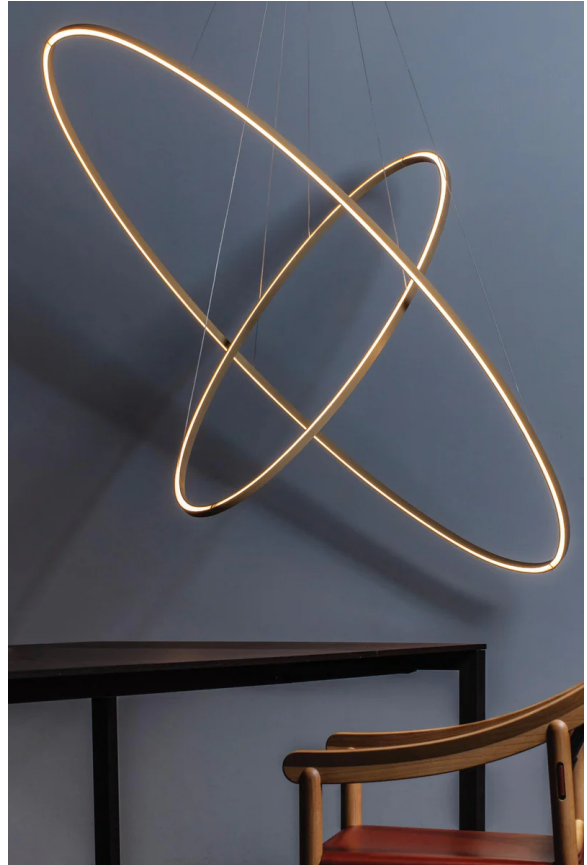

Ellisse Pendant Double Mega

by Federico Palazzari

The Ellisse Pendant Double Mega from NEMO is an LED pendant lamp for widespread direct or indirect lighting. Opaline diffuser and aluminium body. Ellisse is manufactured through a proprietary technology to combine the extruded bars. Available in matt white, matt black or painted gold in 2700K or 3000K. Dimmable.

Designer	Federico Palazzari
Supplier	Nemo
Country	Italy
SKU	NE S/ELLISSE/MEGA/DBL
Warranty	2yr commercial / 3yr residential
Finish Options	Black, Gold, White
Version Options	2700K, 3000K

Product Dimensions