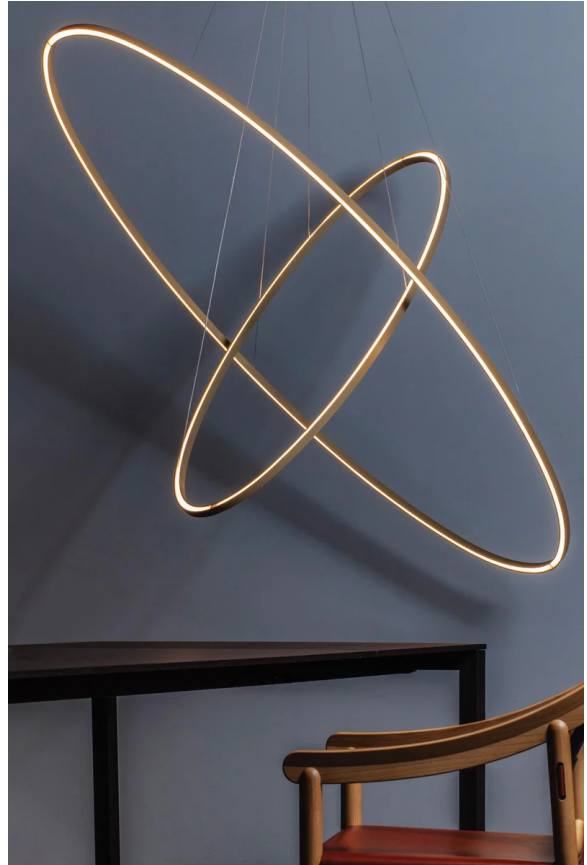

## Ellisse Pendant Double Mega

by Federico Palazzari

The Ellisse Pendant Double Mega from NEMO is an LED pendant lamp for widespread direct or indirect lighting. Opaline diffuser and aluminium body. Ellisse is manufactured through a proprietary technology to combine the extruded bars. Available in matt white, matt black or painted gold in 2700K or 3000K. Dimmable.