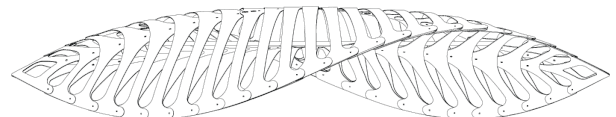

Designer	David Trubridge
Supplier	David Trubridge
Country	New Zealand
SKU	DT NAVICULA
Warranty	2yr commercial / 3yr residential
Finish Options	Aqua, Bamboo, Black, Black 2 Sides, Blue, Lime, Orange, Pink, Red, White, White 2 Sides
Size Options	Large, Medium, Small

Product Dimensions

1440

1950

2500