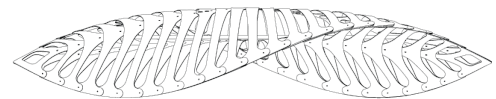

Navicula Pendant

by David Trubridge

Navicula is derived from nature, in this case from one of the many microscopic diatoms that float around in the oceans. The flowing, segmented form is shipped as kitset and assembled on site with push-in nylon clips. The thin curved pieces of CNC-cut bamboo plywood create a flowing structure that also casts magical patterns. It is lit from within with a row of LED pin-point lights. Available in three sizes and a wide variety of finish options.

Designer	David Trubridge
Supplier	David Trubridge
Country	New Zealand
SKU	DT NAVICULA
Warranty	2yr commercial / 3yr residential
Finish Options	Aqua, Bamboo, Black, Black 2 Sides, Blue, Lime, Orange, Pink, Red, White, White 2 Sides
Size Options	Large, Medium, Small

Product Dimensions

1440

1950

2500