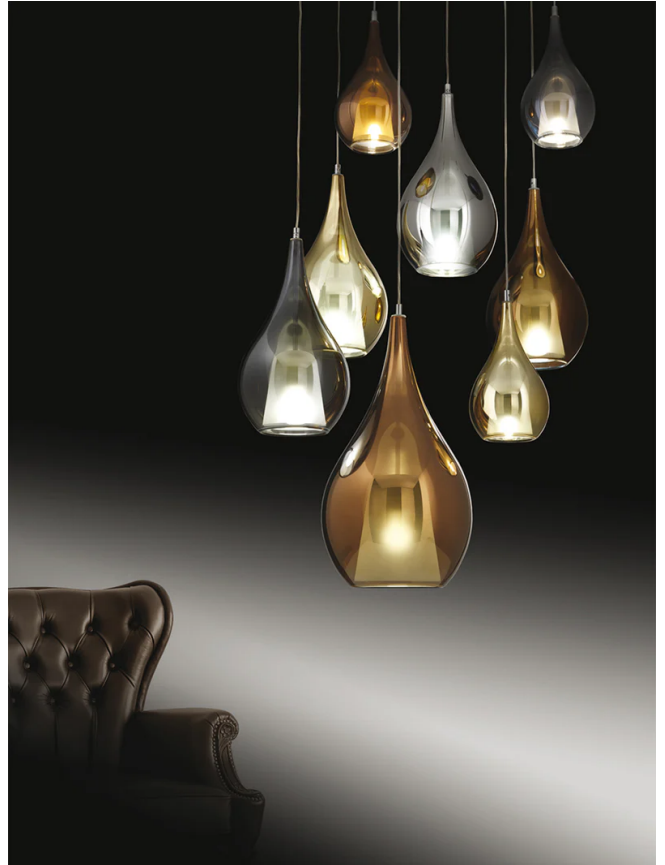

Zoe Suspension Pendant

by

The Zoe Pendant by Cangini and Tucci is a stunning tear drop designed suspended light. Zoe comes in a variety of sizes and glass finishes including a range of metallic finishes such as gold, steel and bronze. The true magic of the Zoe is brought to life when the light is turned on. The hidden white diffuser illuminates within the pendant, surprising us with another dimension to the beautiful design.

Supplier	Cangini & Tucci
Country	Italy
SKU	CT S/ZOE
Warranty	12 months
Finish Options	Black, Bronze, Gold, Rose Gold, Satin Green, Satin Smoke, Satin Violet, Smoke, Steel, Titanium, Transparent
Size Options	GIG, Small, XXL