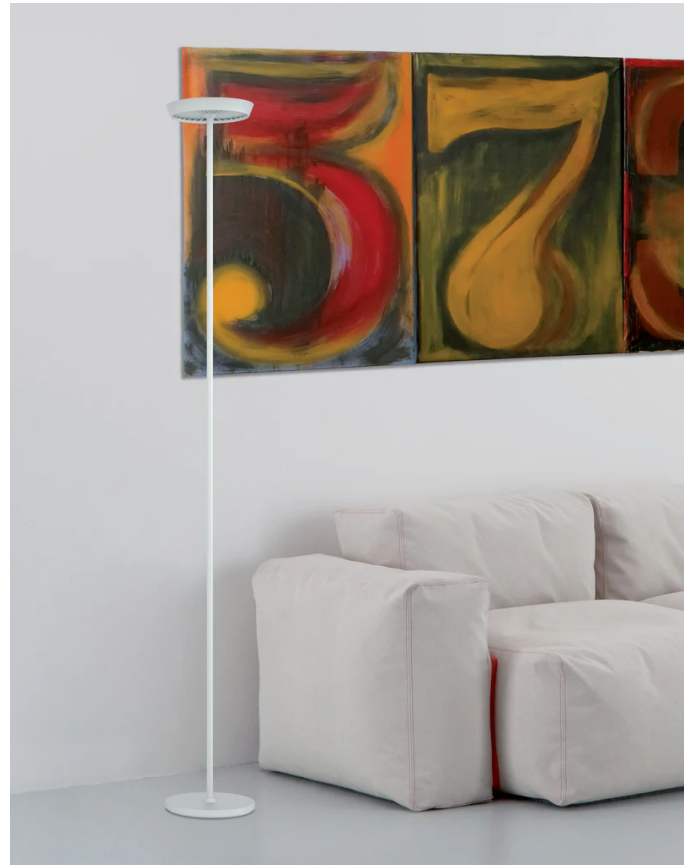

Prince Floor Lamp

by Dante Donegani and Giovanni Lauda

The Prince is a minimal and elegant floor lamp that will light up your room with indirect light. Its LEDs are hidden in the top part of the lamp - the "Crown". The LEDs glow an upward beam while also creating a bright indirect pattern downwards. The Prince, provided with a switch/dimmer on the stem, is light and compact making it easy to grab and move around. The Prince can come in White (matte), Graphite, Silver, Black (matte), Bronze or Champagne.

Designer	Dante Donegani and Giovanni Lauda
Supplier	Rotaliana
Country	Italy
SKU	RO PT/PRINCE
Warranty	2yr commercial / 3yr residential
Finish Options	Black, Bronze, Champagne, Silver, White

Product Dimensions