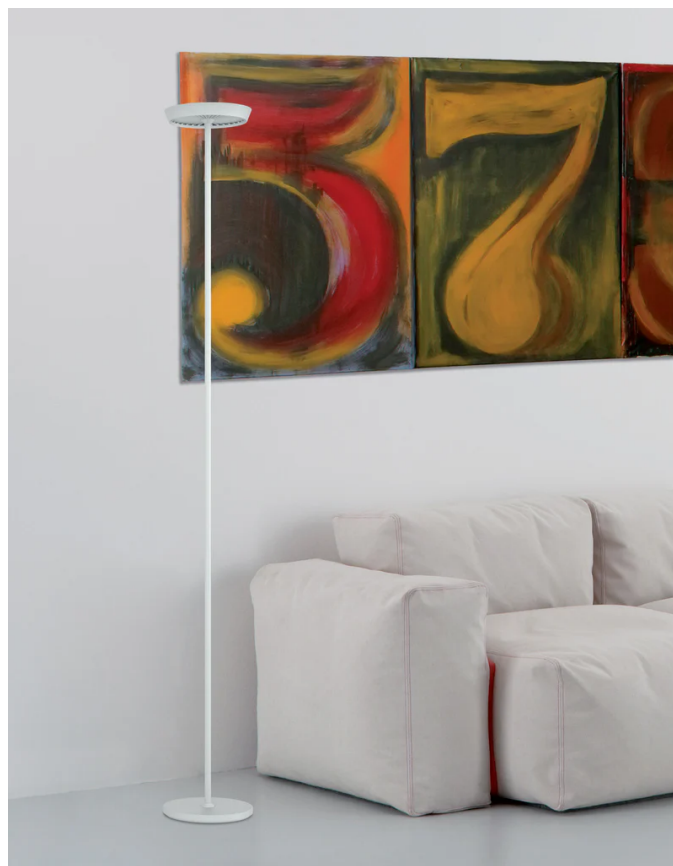

## Prince Floor Lamp

by Dante Donegani and Giovanni Lauda

The Prince is a minimal and elegant floor lamp that will light up your room with indirect light. Its LEDs are hidden in the top part of the lamp - the "Crown". The LEDs glow an upward beam while also creating a bright indirect pattern downwards. The Prince, provided with a switch/dimmer on the stem, is light and compact making it easy to grab and move around. The Prince can come in White (matte), Graphite, Silver, Black (matte), Bronze or Champagne.