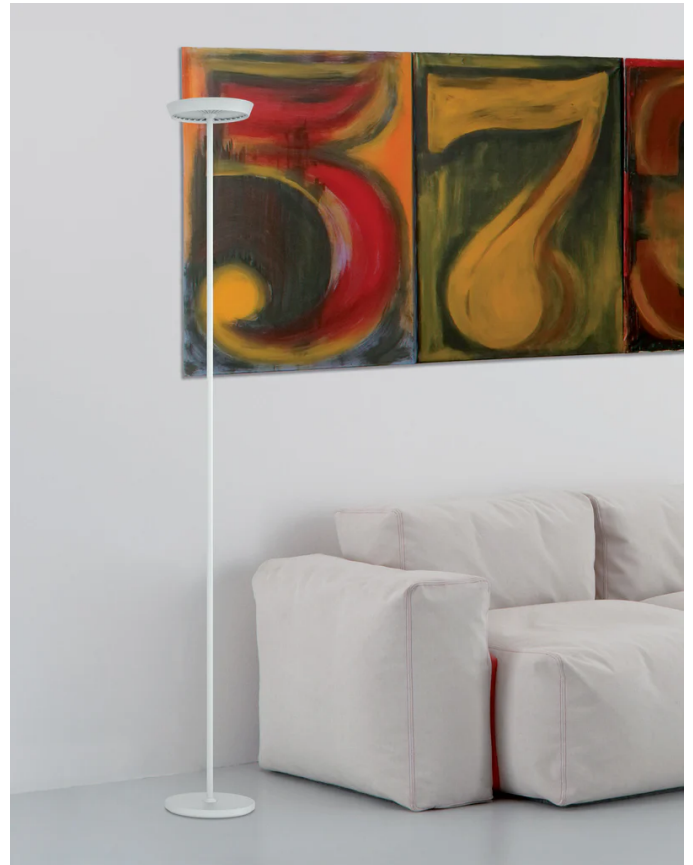

Prince Floor Lamp

by Dante Donegani and Giovanni Lauda

The Prince is a minimal and elegant floor lamp that will light up your room with indirect light. Its LEDs are hidden in the top part of the lamp - the "Crown". The LEDs glow an upward beam while also creating a bright indirect pattern downwards. The Prince, provided with a switch/dimmer on the stem, is light and compact making it easy to grab and move around. The Prince can come in White (matte), Graphite, Silver, Black (matte), Bronze or Champagne.

| | |
|-----------------------|---|
| Designer | Dante Donegani and Giovanni Lauda |
| Supplier | Rotaliana |
| Country | Italy |
| SKU | RO PT/PRINCE |
| Warranty | 2yr commercial / 3yr residential |
| Finish Options | Black, Bronze, Champagne, Silver, White |