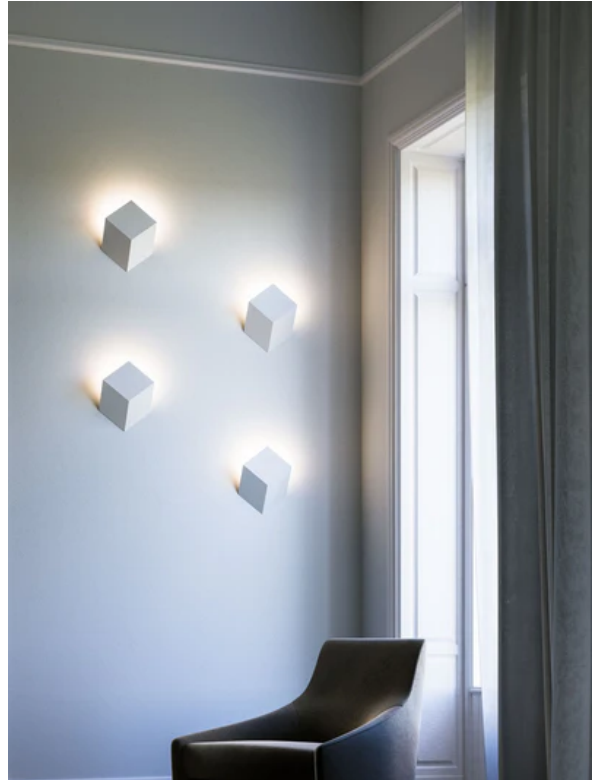

QB Wall Light

by Rotaliana

The QB creates an optical illusion due to its shape and the light source. In fact, the QB which is made in die-cast aluminum, only protrudes by a few centimeters from the wall although looking like a larger cube. The QB will lighten up the room with the strong indirect beam. The QB can come in White (matte), Graphite, Silver, Black (matte), Bronze or Champagne in dimmable (PHASE) or non-dimmable version.