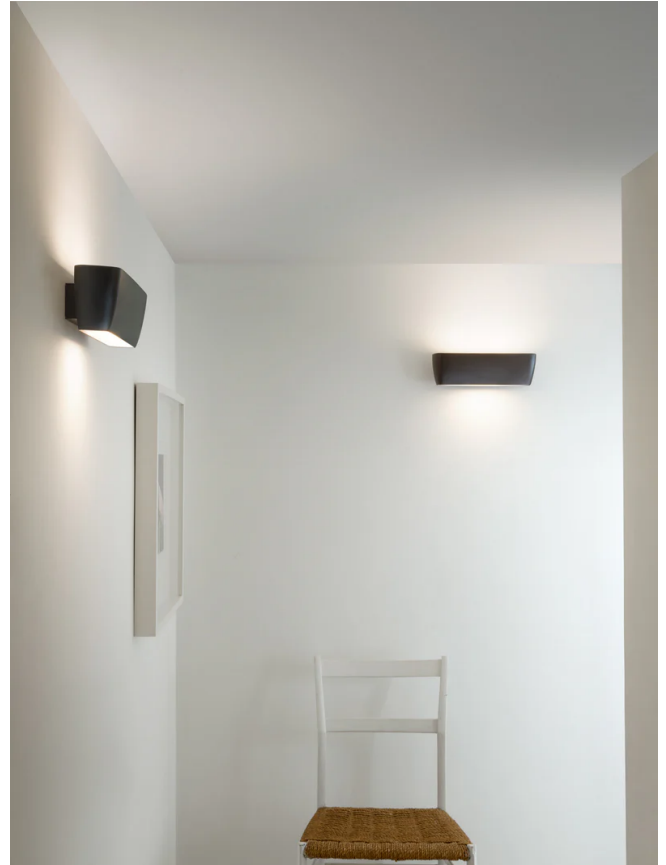

## Flaca Wall Light

by Roberto Paoli

Wall lamp in die-casted aluminium. Double output for a flood upright and downlight. Body painted in matt white, moka, champagne or anthracite. Suitable for installation on inflammable surfaces. Available in 1-10v or TRIAC dimming version.

<b>Designer</b>	Roberto Paoli
<b>Supplier</b>	Nemo
<b>Country</b>	Italy
<b>SKU</b>	NE A/FLACA/LED
<b>Warranty</b>	2yr commercial / 3yr residential
<b>Finish Options</b>	Anthracite, Champagne, Moka, White
<b>Dimming Options</b>	1-10v, TRIAC