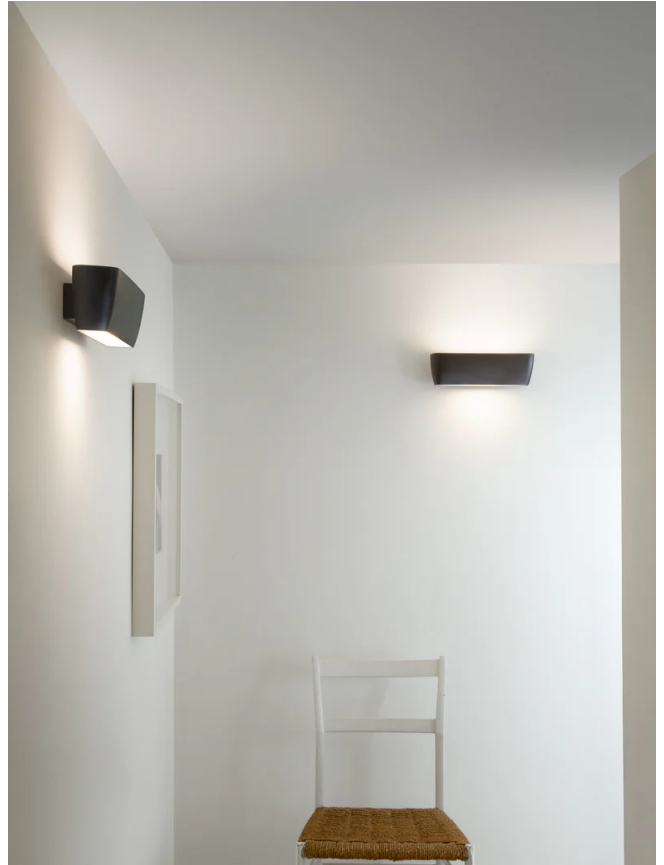

## Flaca Wall Light

by Roberto Paoli

Wall lamp in die-casted aluminium. Double output for a flood upright and downlight. Body painted in matt white, moka, champagne or anthracite. Suitable for installation on inflammable surfaces. Available in 1-10v or TRIAC dimming version.

<b>Designer</b>	Roberto Paoli
<b>Supplier</b>	Nemo
<b>Country</b>	Italy
<b>SKU</b>	NE A/FLACA/LED
<b>Warranty</b>	2yr commercial / 3yr residential
<b>Finish Options</b>	Anthracite, Champagne, Moka, White
<b>Dimming Options</b>	1-10v, TRIAC