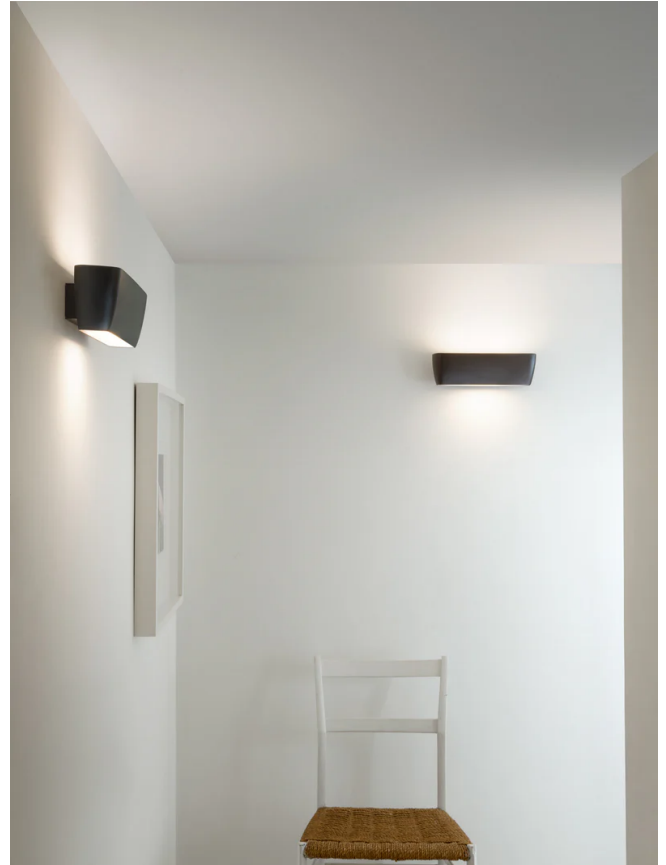

Flaca Wall Light

by Roberto Paoli

Wall lamp in die-casted aluminium. Double output for a flood upright and downlight. Body painted in matt white, moka, champagne or anthracite. Suitable for installation on inflammable surfaces. Available in 1-10v or TRIAC dimming version.

Designer	Roberto Paoli
Supplier	Nemo
Country	Italy
SKU	NE A/FLACA/LED
Warranty	2yr commercial / 3yr residential
Finish Options	Anthracite, Champagne, Moka, White
Dimming Options	1-10v, TRIAC

Product Dimensions