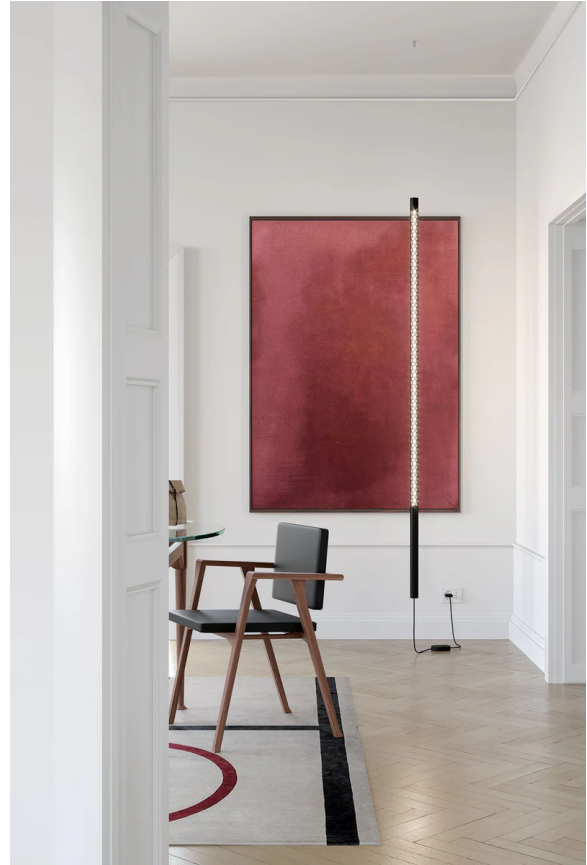

Squiggle H12 Pendant

by Paolo Rizzato

Inspired by the "Neon structure" by Lucio Fontana for the 9th Triennale of Milan, Squiggle is a suspended tubular exoskeleton which contains an LED strip. A sequence of irregular hexagon-shaped holes allow light to escape the metal structure, generating varying geometrical shapes: broken curved lines, the infinity symbol, and concentric rings of various sizes.

Designer	Paolo Rizzato
Supplier	Rotaliana
Country	Italy
SKU	RO S/SQUIGGLE/H12
Warranty	2yr commercial / 3yr residential
Finish Options	Black, Gold, White
Version Options	2700K, 3000K

Product Dimensions