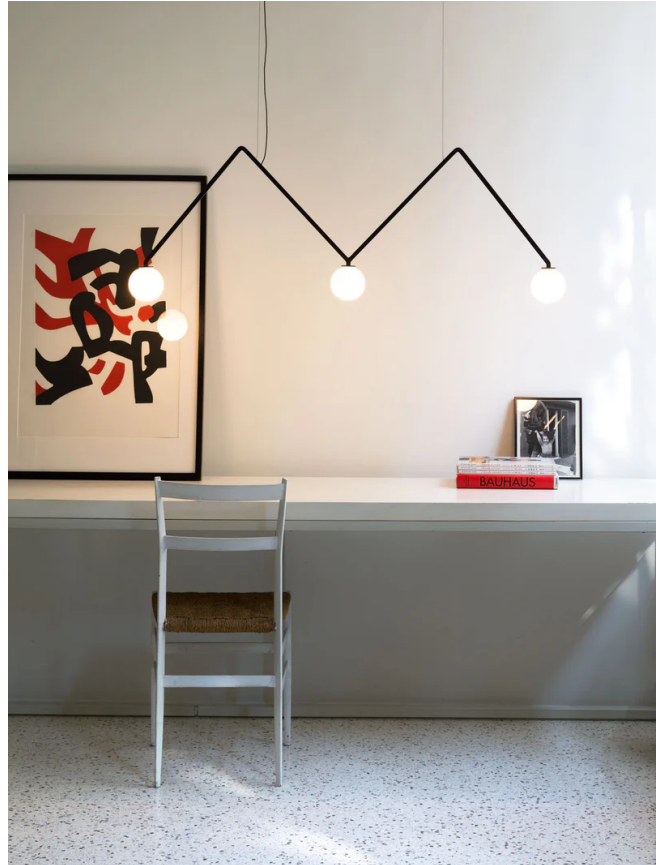

## Dabliu Pendant

by

Dabliu is composed of a slender aluminium structure with three LED light points available in three different diffuser options. A 40 degree spot version provides punctual lighting, while a version with spherical diffuser in opal blown glass and a version with a metallic cone in burnished gold and black finish offers a diffused illumination.

<b>Supplier</b>	Nemo
<b>Country</b>	Italy
<b>SKU</b>	NE S/DABLIU
<b>Warranty</b>	2yr commercial / 3yr residential
<b>Version Options</b>	Cone, Globe, Spot
<b>Colour Temp Options</b>	2700K, 3000K