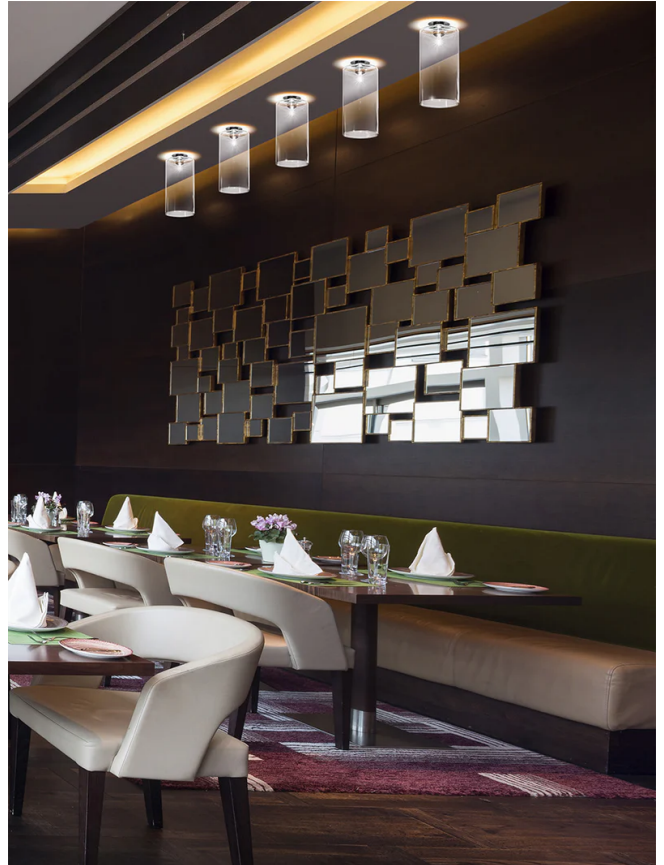

Spillray Ceiling Light

by Manuel & Vanessa Vivian

The Spillray collection of ceiling lamps is an elegant shape play on upturned goblets. The diffusers are made of glass with chrome-plated metal frame, gracefully illuminating any area. Available in several sizes and finish options.

Designer	Manuel & Vanessa Vivian
Supplier	Axo Light
Country	Italy
SKU	AX PL/SPILLRAY
Finish Options	Crystal, Grey, Red
Size Options	G, M, P

Product Dimensions