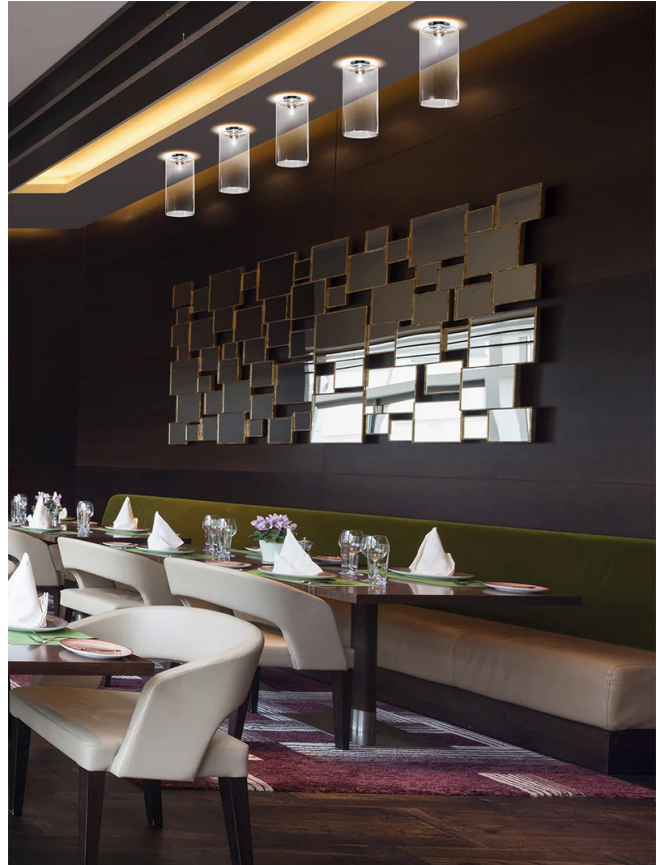

## Spillray Ceiling Light

by Manuel & Vanessa Vivian

The Spillray collection of ceiling lamps is an elegant shape play on upturned goblets. The diffusers are made of glass with chrome-plated metal frame, gracefully illuminating any area. Available in several sizes and finish options.

<b>Designer</b>	Manuel & Vanessa Vivian
<b>Supplier</b>	Axo Light
<b>Country</b>	Italy
<b>SKU</b>	AX PL/SPILLRAY
<b>Finish Options</b>	Crystal, Grey, Red
<b>Size Options</b>	G, M, P