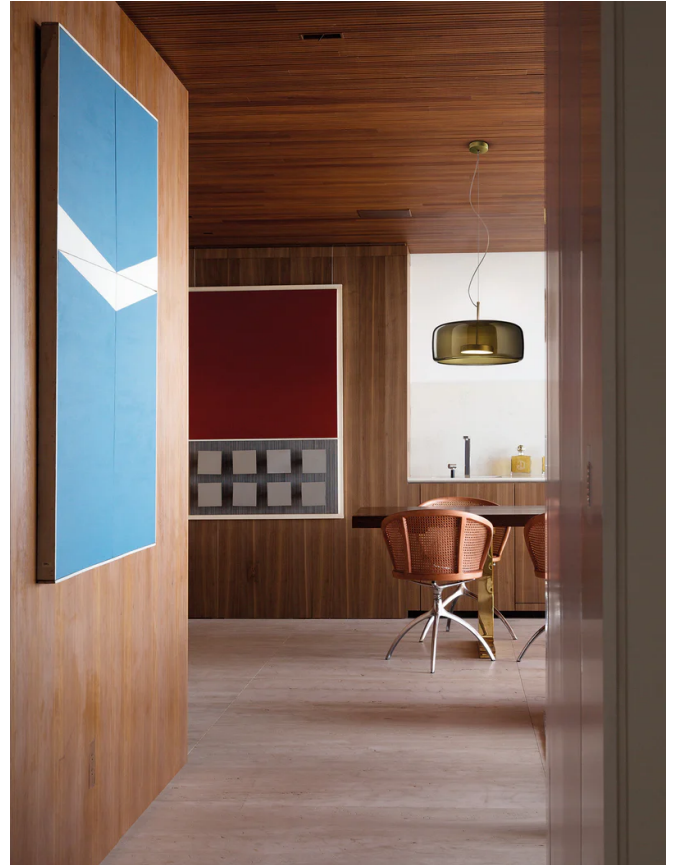

Jube 1 Pendant

by Favaretto&Partners

Essential, sinuous and delicate, Jube was born from the union of two mouth blown glasses that, once assembled together, create an overlapping, ton sur ton effect with retro charm. Thanks to a powerful waterjet which perforates glass with holes of a very large diameter, the fusion of the glasses is perfectly integrated, allowing two glasses look like a single piece. The LED light source produces a widespread and powerful light. Available in various finish combinations in large, small or mini size.

Designer	Favaretto&Partners
Supplier	Vistosi
Country	Italy
SKU	VI S/JUBE/1
Warranty	2yr commercial / 3yr residential
Glass Finish Options	Amethyst, Burnt Earth, Crystal, Green, Smoke
Metal Finish Options	Black, Gold, Steel
Size Options	G, P, S