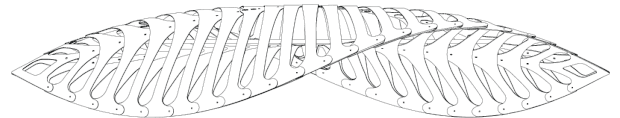

Navicula Pendant

by David Trubridge

Navicula is derived from nature, in this case from one of the many microscopic diatoms that float around in the oceans. The flowing, segmented form is shipped as kitset and assembled on site with push-in nylon clips. The thin curved pieces of CNC-cut bamboo plywood create a flowing structure that also casts magical patterns. It is lit from within with a row of LED pin-point lights. Available in three sizes and a wide variety of finish options.

Designer	David Trubridge
Supplier	David Trubridge
Country	New Zealand
SKU	DT NAVICULA
Warranty	2yr commercial / 3yr residential
Finish Options	Aqua, Bamboo, Black, Black 2 Sides, Blue, Lime, Orange, Pink, Red, White, White 2 Sides
Size Options	Large, Medium, Small

Product Dimensions

1440

1950

2500