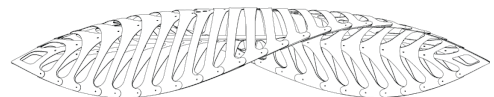

Navicula Pendant

by David Trubridge

Navicula is derived from nature, in this case from one of the many microscopic diatoms that float around in the oceans. The flowing, segmented form is shipped as kitset and assembled on site with push-in nylon clips. The thin curved pieces of CNC-cut bamboo plywood create a flowing structure that also casts magical patterns. It is lit from within with a row of LED pin-point lights. Available in three sizes and a wide variety of finish options.

Designer	David Trubridge
Supplier	David Trubridge
Country	New Zealand
SKU	DT NAVICULA
Warranty	2yr commercial / 3yr residential
Finish Options	Aqua, Bamboo, Black, Black 2 Sides, Blue, Lime, Orange, Pink, Red, White, White 2 Sides
Size Options	Large, Medium, Small

Product Dimensions

1440

1950

2500