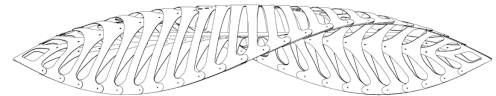

Navicula Pendant

by David Trubridge

Navicula is derived from nature, in this case from one of the many microscopic diatoms that float around in the oceans. The flowing, segmented form is shipped as kitset and assembled on site with push-in nylon clips. The thin curved pieces of CNC-cut bamboo plywood create a flowing structure that also casts magical patterns. It is lit from within with a row of LED pin-point lights. Available in three sizes and a wide variety of finish options.

Designer	David Trubridge
Supplier	David Trubridge
Country	New Zealand
SKU	DT NAVICULA
Warranty	2yr commercial / 3yr residential
Finish Options	Aqua, Bamboo, Black, Black 2 Sides, Blue, Lime, Orange, Pink, Red, White, White 2 Sides
Size Options	Large, Medium, Small

Product Dimensions

1440

1950

2500