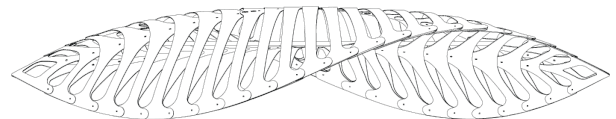

Navicula Pendant

by David Trubridge

Navicula is derived from nature, in this case from one of the many microscopic diatoms that float around in the oceans. The flowing, segmented form is shipped as kitset and assembled on site with push-in nylon clips. The thin curved pieces of CNC-cut bamboo plywood create a flowing structure that also casts magical patterns. It is lit from within with a row of LED pin-point lights. Available in three sizes and a wide variety of finish options.

Designer	David Trubridge
Supplier	David Trubridge
Country	New Zealand
SKU	DT NAVICULA
Warranty	2yr commercial / 3yr residential
Finish Options	Aqua, Bamboo, Black, Black 2 Sides, Blue, Lime, Orange, Pink, Red, White, White 2 Sides
Size Options	Large, Medium, Small

Product Dimensions

1440

1950

2500