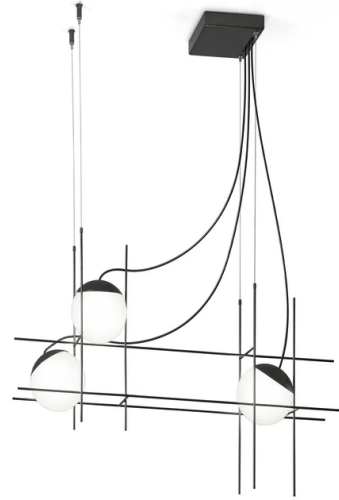

## Plot Frame Pendant

by Chiamonte & Marin

The designing principal of Plot Frame Pendant was to render a sphere of light in suspended motion. Almost hovering luminescent spheres are supported on a metallic weft, creating an exquisite and unique form. The metal cap of the lamp body acts as a heat sink for the in-built LED source and is fixed to the glass by means of a pressure system achieved by the perfect adhesion between the edge of the glass and the cap itself. Available in 3 or 4 light size with matt black metal finish and white blown glass diffusers. Hand made in Italy by Vistosi.

<b>Designer</b>	Chiamonte & Marin
<b>Supplier</b>	Vistosi
<b>Country</b>	Italy
<b>SKU</b>	VI S/PLOTFRAME
<b>Warranty</b>	2yr commercial / 3yr residential
<b>Size Options</b>	3 Light, 4 Light

### Product Dimensions