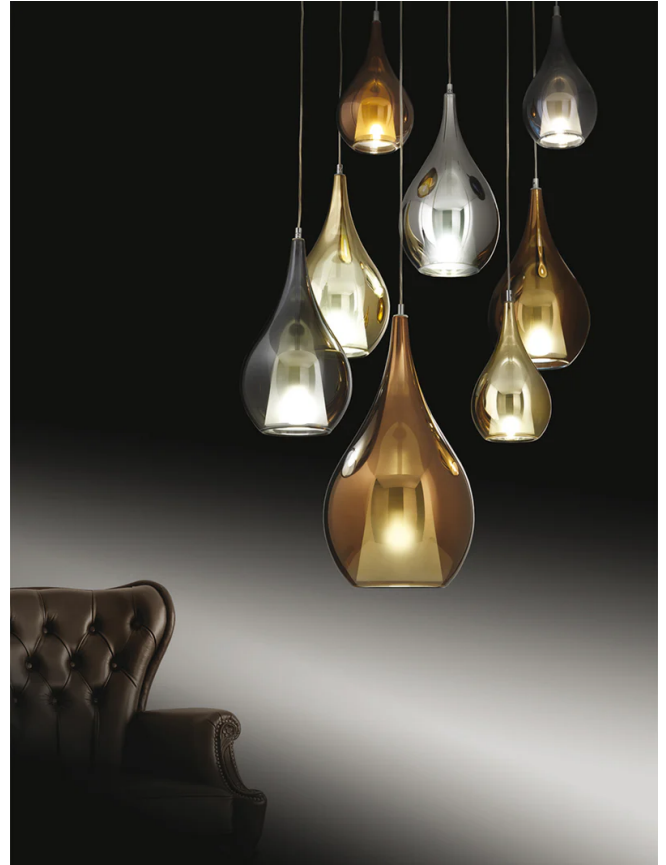

Zoe Suspension Pendant

by

The Zoe Pendant by Cangini and Tucci is a stunning tear drop designed suspended light. Zoe comes in a variety of sizes and glass finishes including a range of metallic finishes such as gold, steel and bronze. The true magic of the Zoe is brought to life when the light is turned on. The hidden white diffuser illuminates within the pendant, surprising us with another dimension to the beautiful design.

Supplier	Cangini & Tucci
Country	Italy
SKU	CT S/ZOE
Warranty	12 months
Finish Options	Black, Bronze, Gold, Smoke, Steel, Titanium, Transparent
Size Options	GIG, Small, XXL

Product Dimensions