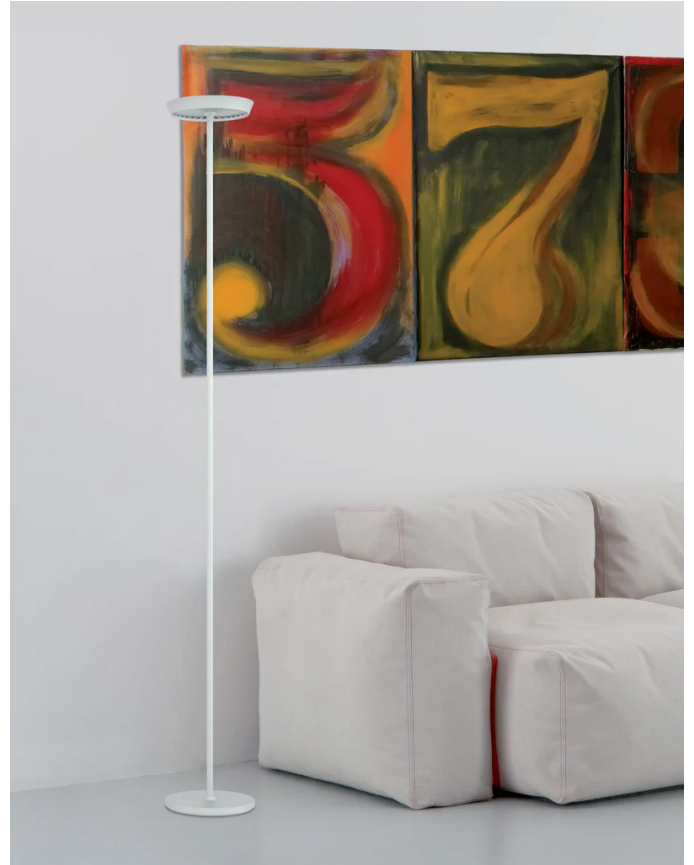

## Prince Floor Lamp

by Dante Donegani and Giovanni Lauda

The Prince is a minimal and elegant floor lamp that will light up your room with indirect light. Its LEDs are hidden in the top part of the lamp - the "Crown". The LEDs glow an upward beam while also creating a bright indirect pattern downwards. The Prince, provided with a switch/dimmer on the stem, is light and compact making it easy to grab and move around. The Prince can come in White (matte), Graphite, Silver, Black (matte), Bronze or Champagne.

<b>Designer</b>	Dante Donegani and Giovanni Lauda
<b>Supplier</b>	Rotaliana
<b>Country</b>	Italy
<b>SKU</b>	RO PT/PRINCE
<b>Warranty</b>	2yr commercial / 3yr residential
<b>Finish Options</b>	Black, Bronze, Champagne, Silver, White