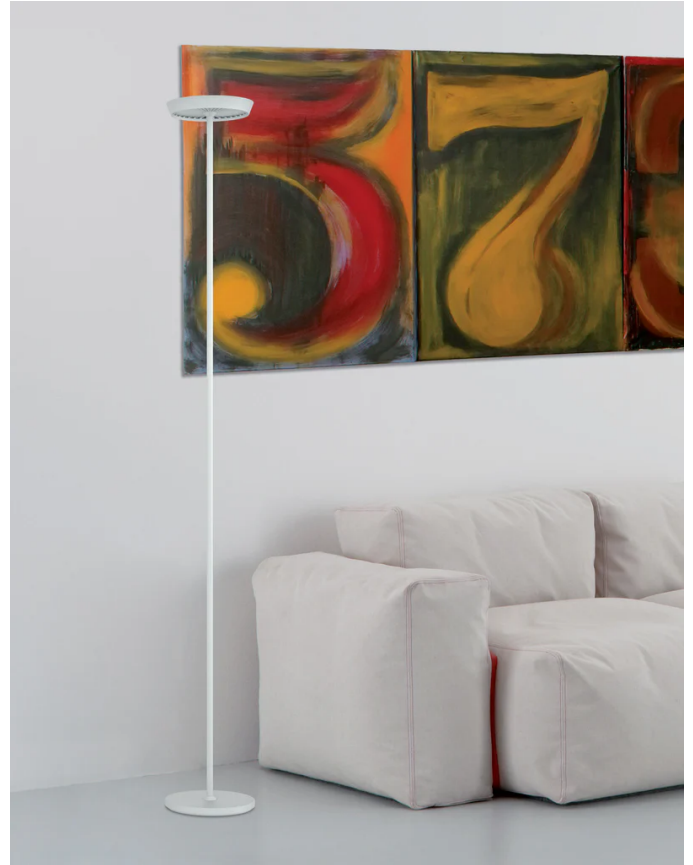

Prince Floor Lamp

by Dante Donegani and Giovanni Lauda

The Prince is a minimal and elegant floor lamp that will light up your room with indirect light. Its LEDs are hidden in the top part of the lamp - the "Crown". The LEDs glow an upward beam while also creating a bright indirect pattern downwards. The Prince, provided with a switch/dimmer on the stem, is light and compact making it easy to grab and move around. The Prince can come in White (matte), Graphite, Silver, Black (matte), Bronze or Champagne.

Designer	Dante Donegani and Giovanni Lauda
Supplier	Rotaliana
Country	Italy
SKU	RO PT/PRINCE
Warranty	2yr commercial / 3yr residential
Finish Options	Black, Bronze, Champagne, Silver, White

Product Dimensions