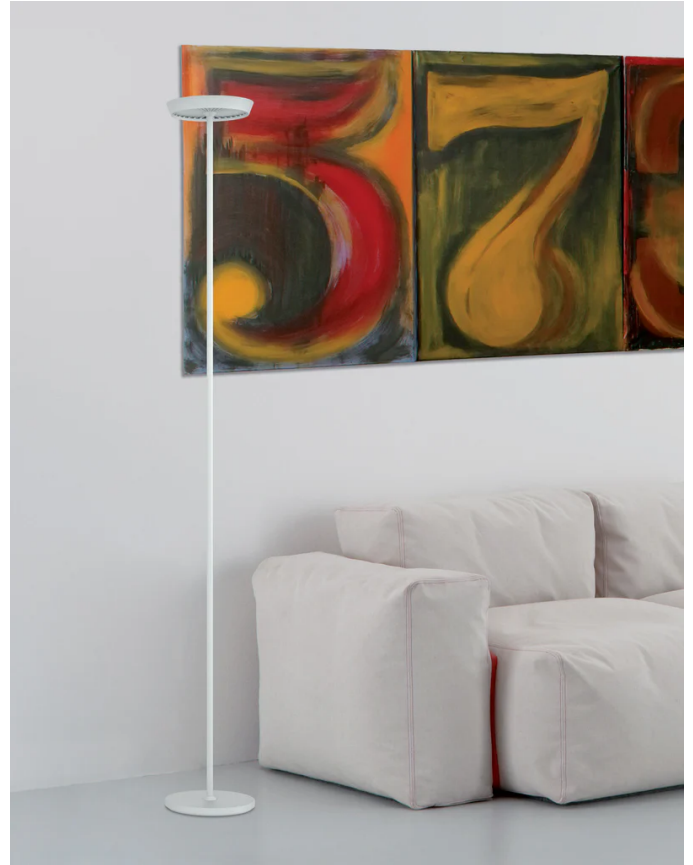

## Prince Floor Lamp

by Dante Donegani and Giovanni Lauda

The Prince is a minimal and elegant floor lamp that will light up your room with indirect light. Its LEDs are hidden in the top part of the lamp - the "Crown". The LEDs glow an upward beam while also creating a bright indirect pattern downwards. The Prince, provided with a switch/dimmer on the stem, is light and compact making it easy to grab and move around. The Prince can come in White (matte), Graphite, Silver, Black (matte), Bronze or Champagne.

<b>Designer</b>	Dante Donegani and Giovanni Lauda
<b>Supplier</b>	Rotaliana
<b>Country</b>	Italy
<b>SKU</b>	RO PT/PRINCE
<b>Warranty</b>	2yr commercial / 3yr residential
<b>Finish Options</b>	Black, Bronze, Champagne, Silver, White