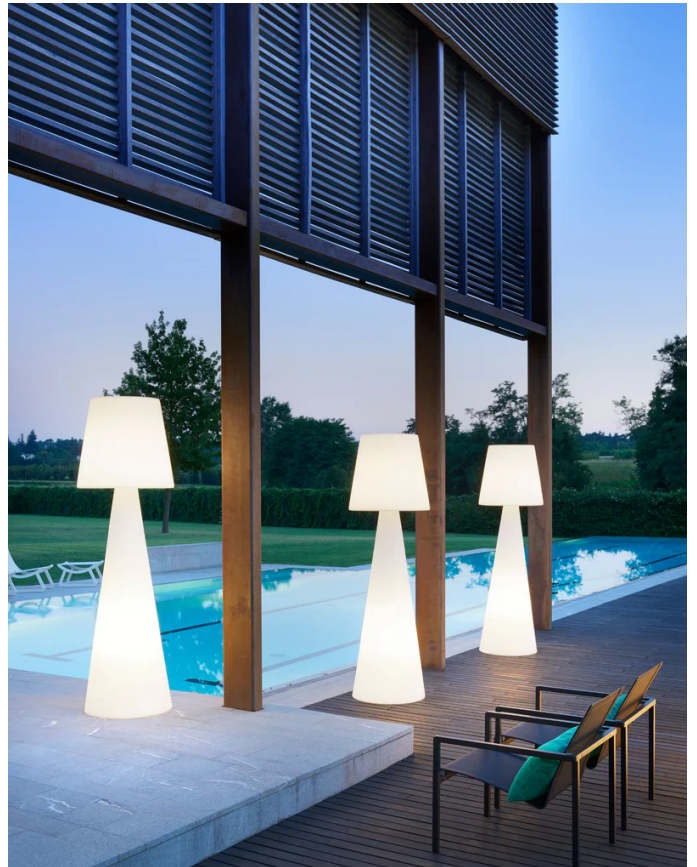

Pivot Outdoor Floor Lamp

by Slide Studio

The Pivot outdoor floor lamp re-imagines classic lighting. Born from a collaboration between Carlo Constantini and SLIDE Studio, Pivot combines conical shapes to create an elegant oversize form. Made of rotationally moulded polyethylene, Pivot lights up through 2 x E27 25W sources. A primary characteristic of Pivot is the texture on its lampshade, which is reminiscent of classic arabesque motif. The large size and IP55 rating of the Pivot makes it particularly suited for use for outdoor events.

Designer	Slide Studio
Supplier	Slide
Country	Italy
SKU	SLD PT/PIVOT
Warranty	12 months
Size Options	Large, Small

Product Dimensions