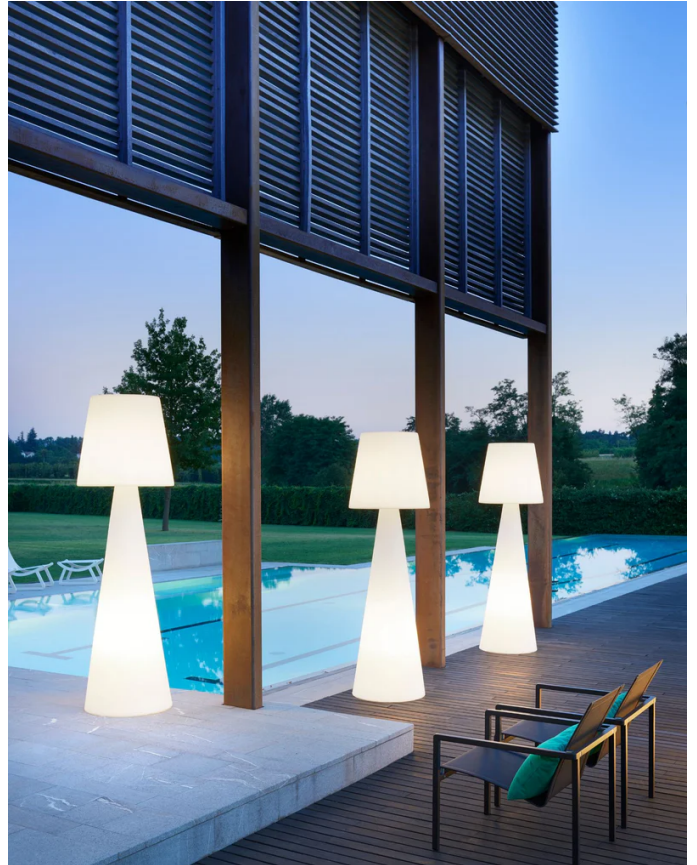

Pivot Outdoor Floor Lamp

by Slide Studio

The Pivot outdoor floor lamp re-imagines classic lighting. Born from a collaboration between Carlo Constantini and SLIDE Studio, Pivot combines conical shapes to create an elegant oversize form. Made of rotationally moulded polyethylene, Pivot lights up through 2 x E27 25W sources. A primary characteristic of Pivot is the texture on its lampshade, which is reminiscent of classic arabesque motif. The large size and IP55 rating of the Pivot makes it particularly suited for use for outdoor events.

Designer	Slide Studio
Supplier	Slide
Country	Italy
SKU	SLD PT/PIVOT
Warranty	12 months
Size Options	Large, Small

Product Dimensions