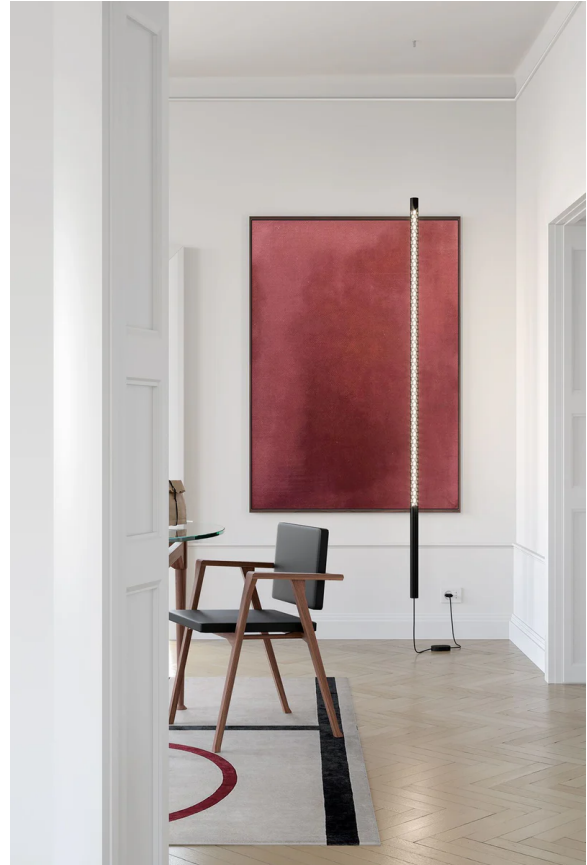

Squiggle H12 Pendant

by Paolo Rizzatto

Inspired by the "Neon structure" by Lucio Fontana for the 9th Triennale of Milan, Squiggle is a suspended tubular exoskeleton which contains an LED strip. A sequence of irregular hexagon-shaped holes allow light to escape the metal structure, generating varying geometrical shapes: broken curved lines, the infinity symbol, and concentric rings of various sizes.

Designer	Paolo Rizzatto
Supplier	Rotaliana
Country	Italy
SKU	RO S/SQUIGGLE/H12
Warranty	2yr commercial / 3yr residential
Finish Options	Black, Gold, White
Version Options	2700K, 3000K

Product Dimensions