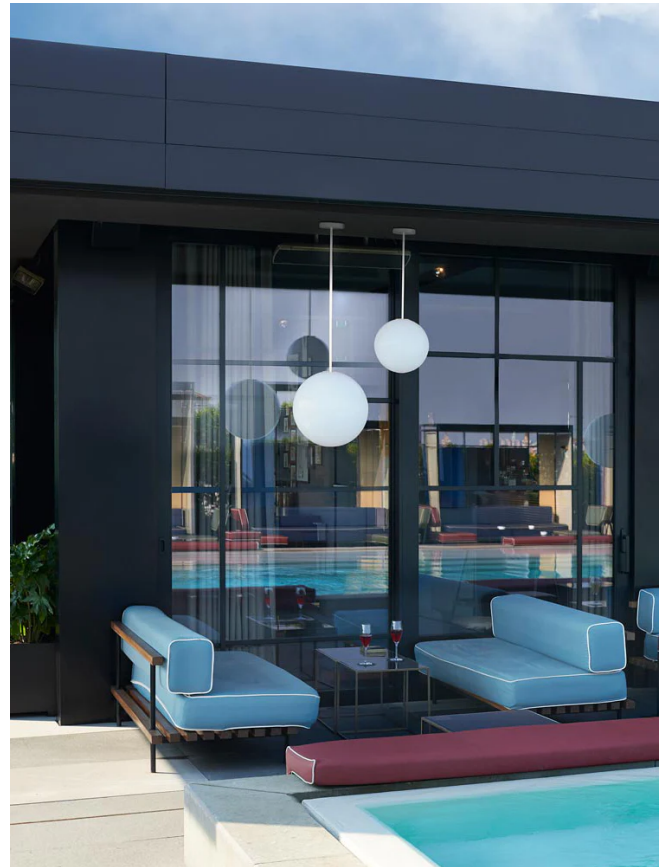

Globo Tige Outdoor Pendant

by Slide Studio

Enhance your outdoor space with the Globo Tige Outdoor Pendant. The essential design of the Globo family of outdoor hanging lamps are perfectly suited to minimalist contemporary projects. A 100cm rod suspension ensures stability in wind, with an IP55 rating for safe operation in wet conditions. Globo lamps can create a unique luminous effect, particularly when various sizes are installed in close proximity. Available in 30cm and 40cm size (more sizes available on request). Matt white polyethylene diffuser with lacquered white rod and canopy.

Designer	Slide Studio
Supplier	Slide
Country	Italy
SKU	SLD S/GLOBO/TIGE
Warranty	12 months
Size Options	30cm, 40cm

Product Dimensions