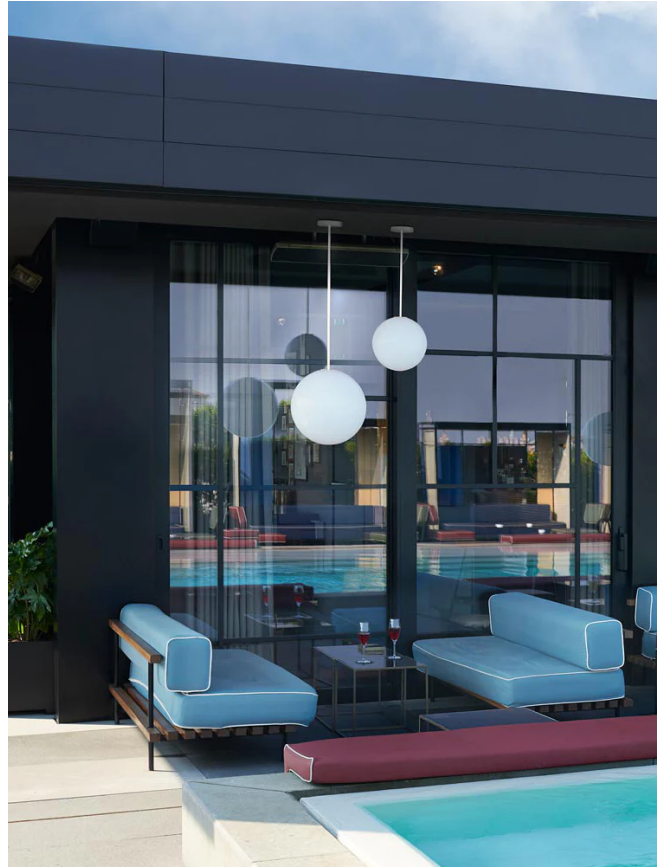

Globo Tige Outdoor Pendant

by Slide Studio

Enhance your outdoor space with the Globo Tige Outdoor Pendant. The essential design of the Globo family of outdoor hanging lamps are perfectly suited to minimalist contemporary projects. A 100cm rod suspension ensures stability in wind, with an IP55 rating for safe operation in wet conditions. Globo lamps can create a unique luminous effect, particularly when various sizes are installed in close proximity. Available in 30cm and 40cm size (more sizes available on request). Matt white polyethylene diffuser with lacquered white rod and canopy.

Designer	Slide Studio
Supplier	Slide
Country	Italy
SKU	SLD S/GLOBO/TIGE
Warranty	12 months
Size Options	30cm, 40cm

Product Dimensions