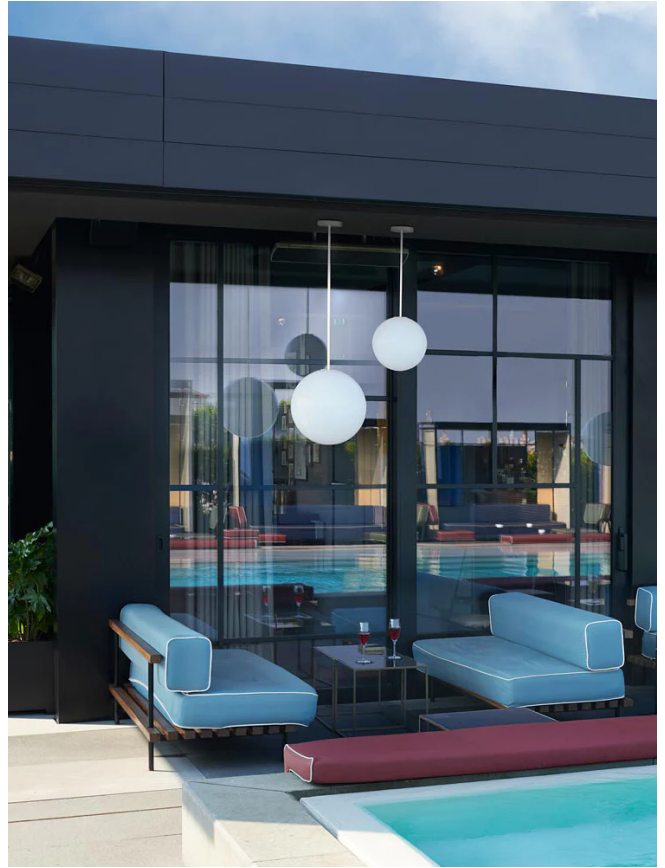

## Globo Tige Outdoor Pendant

by Slide Studio

Enhance your outdoor space with the Globo Tige Outdoor Pendant. The essential design of the Globo family of outdoor hanging lamps are perfectly suited to minimalist contemporary projects. A 100cm rod suspension ensures stability in wind, with an IP55 rating for safe operation in wet conditions. Globo lamps can create a unique luminous effect, particularly when various sizes are installed in close proximity. Available in 30cm and 40cm size (more sizes available on request). Matt white polyethylene diffuser with lacquered white rod and canopy.

<b>Designer</b>	Slide Studio
<b>Supplier</b>	Slide
<b>Country</b>	Italy
<b>SKU</b>	SLD S/GLOBO/TIGE
<b>Warranty</b>	12 months
<b>Size Options</b>	30cm, 40cm

Product Dimensions