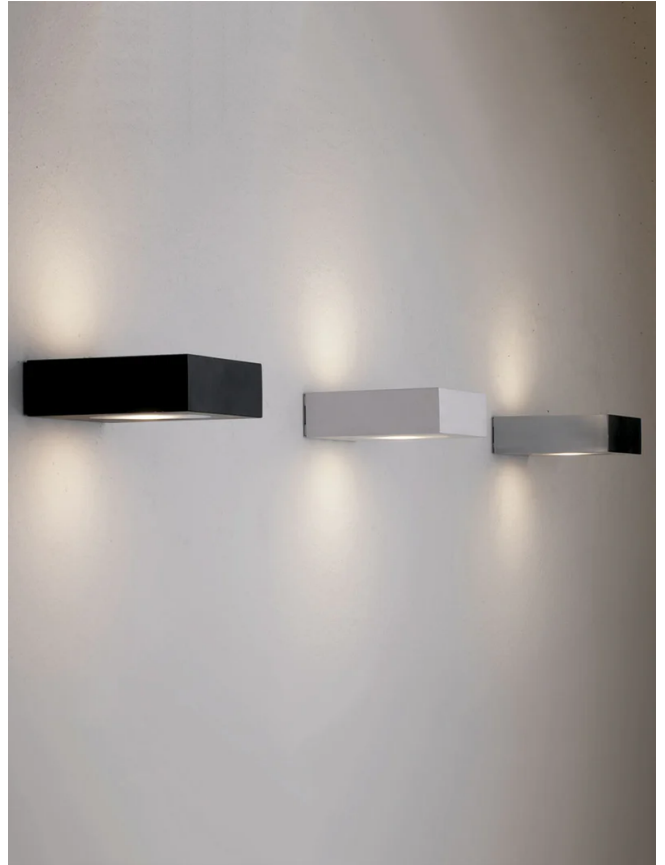

## Fix Wall Light

by

Fix is an LED all light in die-cast aluminium with a minimalist design. Available with double up and down emission with indirect and diffused light in 100 or 180 degree beam. Dimmable TRIAC. Available in painted white, black and gold, burnished gold.

<b>Supplier</b>	Nemo
<b>Country</b>	Italy
<b>SKU</b>	NE A/FIX
<b>Warranty</b>	2yr commercial / 3yr residential
<b>Finish Options</b>	Black, Burnished Gold, Gold, White
<b>Version Options</b>	100 degree beam, 180 degree beam