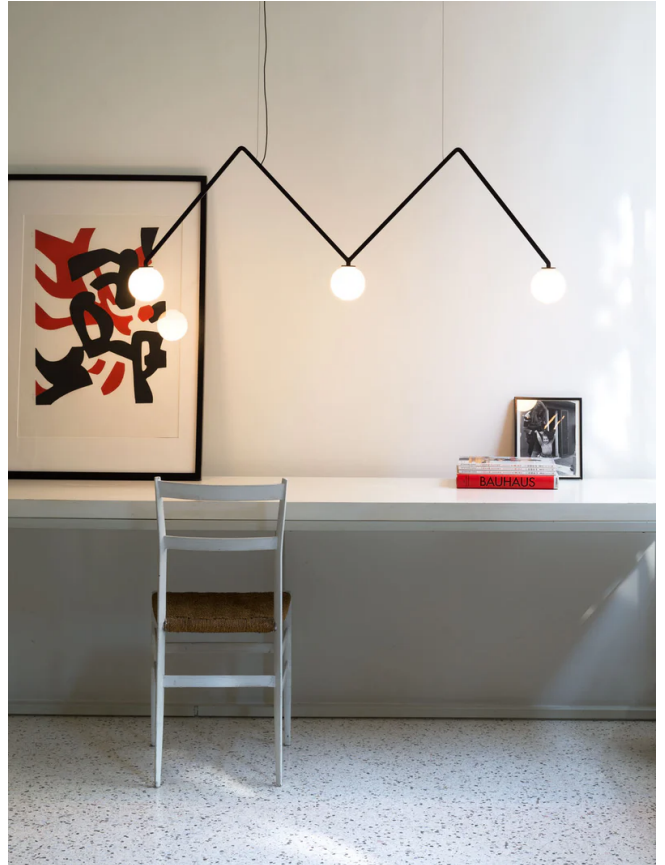

## Dabliu Pendant

by

Dabliu is composed of a slender aluminium structure with three LED light points available in three different diffuser options. A 40 degree spot version provides punctual lighting, while a version with spherical diffuser in opal blown glass and a version with a metallic cone in burnished gold and black finish offers a diffused illumination.