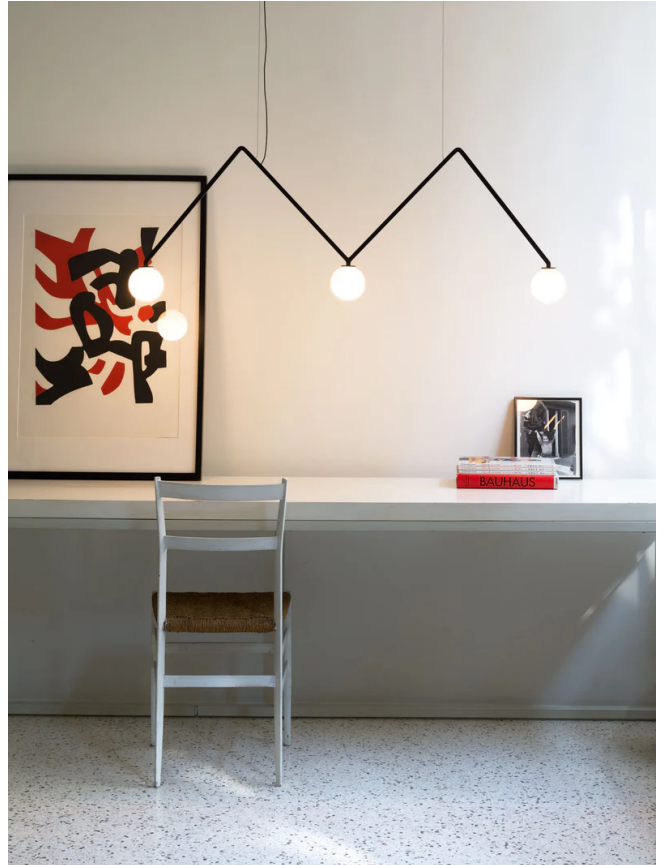

## Dabliu Pendant

by

Dabliu is composed of a slender aluminium structure with three LED light points available in three different diffuser options. A 40 degree spot version provides punctual lighting, while a version with spherical diffuser in opal blown glass and a version with a metallic cone in burnished gold and black finish offers a diffused illumination.

<b>Supplier</b>	Nemo
<b>Country</b>	Italy
<b>SKU</b>	NE S/DABLIU
<b>Warranty</b>	2yr commercial / 3yr residential
<b>Version Options</b>	Cone, Globe, Spot
<b>Colour Temp Options</b>	2700K, 3000K