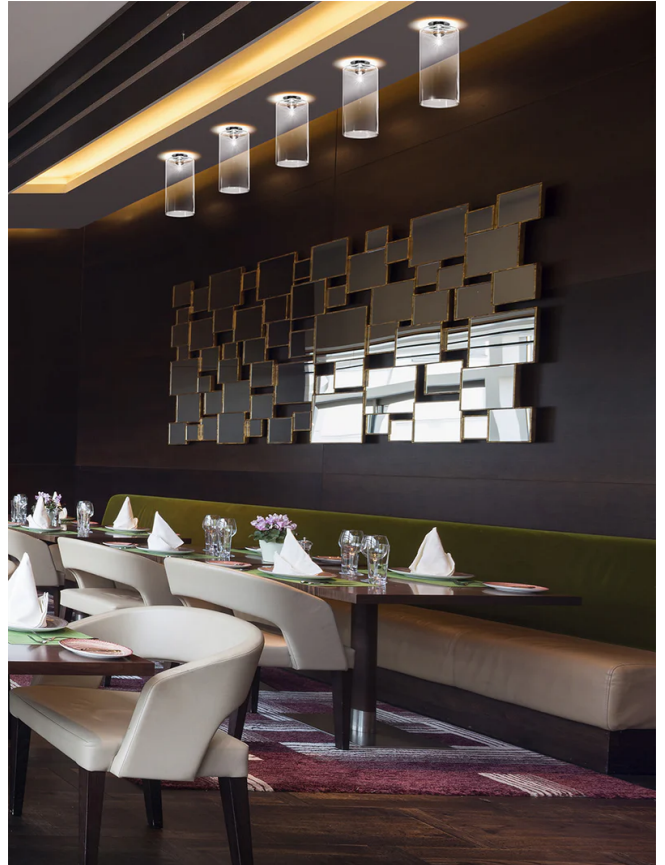

Spillray Ceiling Light

by Manuel & Vanessa Vivian

The Spillray collection of ceiling lamps is an elegant shape play on upturned goblets. The diffusers are made of glass with chrome-plated metal frame, gracefully illuminating any area. Available in several sizes and finish options.

Designer	Manuel & Vanessa Vivian
Supplier	Axo Light
Country	Italy
SKU	AX PL/SPILLRAY
Finish Options	Crystal, Grey, Red
Size Options	G, M, P

Product Dimensions