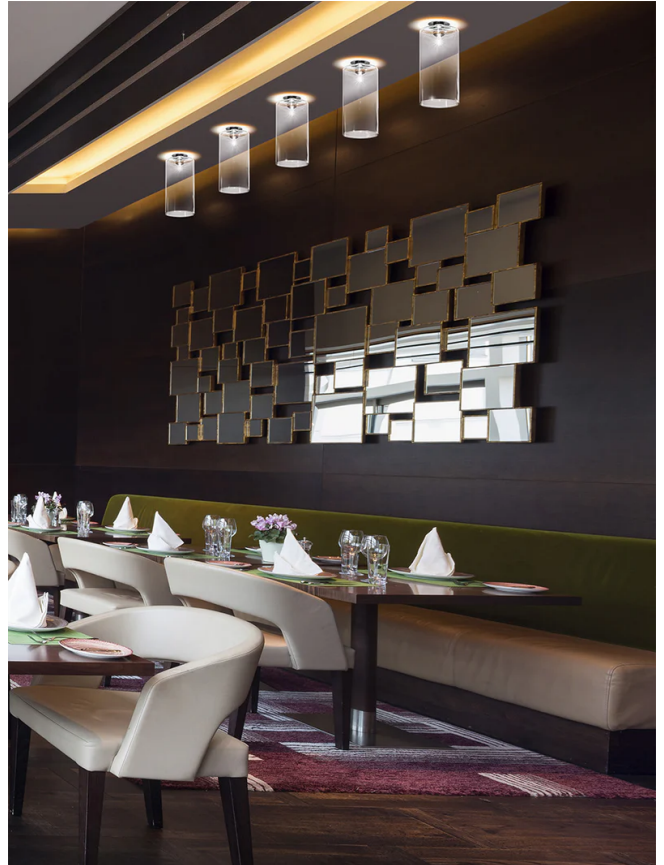

Spillray Ceiling Light

by Manuel & Vanessa Vivian

The Spillray collection of ceiling lamps is an elegant shape play on upturned goblets. The diffusers are made of glass with chrome-plated metal frame, gracefully illuminating any area. Available in several sizes and finish options.

| | |
|-----------------------|-------------------------|
| Designer | Manuel & Vanessa Vivian |
| Supplier | Axo Light |
| Country | Italy |
| SKU | AX PL/SPILLRAY |
| Finish Options | Crystal, Grey, Red |
| Size Options | G, M, P |