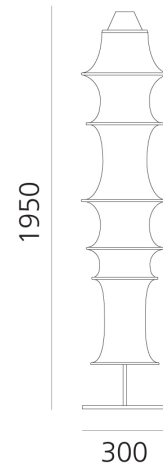

ART PT/FALKLAND/PLACEHOLDER - 001

Falkland Floor Lamp

by Bruno Munari

Designed by Bruno Munari, the Falkland Floor takes on a spontaneous shape formed by opposing forces, the tension of a stretched tube of finely woven fabric against the weight of seven metal rings of varying size. This interplay draws soft, irregular curves along its length, giving each lamp a distinct silhouette. A single light bulb and aluminium reflector illuminate the fabric from within, casting a warm glow through its folds. Part of the Artemide Design Collection.

Designer	Bruno Munari
Supplier	Artemide
Country	Italy
SKU	ART PT/FALKLAND/PLACEHOLDER - 001
Finish	White

Product Dimensions

Materials	Filanca fabric, steel	Source	1 x E27 LED 8W (Max)	IP Rating	IP20
------------------	-----------------------	---------------	----------------------	------------------	------