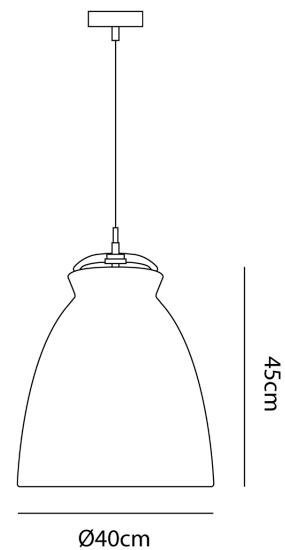

SE S/SIDRA/BK

Sidra Pendant

by

The Sidra Pendant features a minimalist modern design for contemporary spaces. An adjustable claw at the end of the drop cord makes for easy installation. The claw also assists in maintaining stability and symmetry while the pendant is mounted. Available in gloss black.

Supplier	Seed Design
Country	Taiwan
SKU	SE S/SIDRA/BK
Finish	Black

Product Dimensions

**Source** 1 x E27 100W**Dimming** Dependent on globe